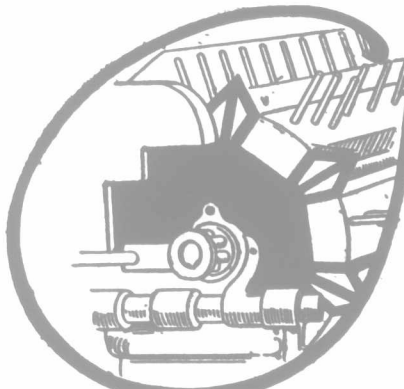

But just see the "Success," and note all its superior features. That's the right thing to do before making your choice of a manure spreader.

THE PARIS PLOW CO. LIMITED.

PARIS ONTARIO

Western Agents: The John Deere Plow Co., Ltd., Winnipeg, Regina, Calgary and Edmonton. Agents for Quebec and Maritime Provinces: Frost & Wood Co., Ltd., Montreal, Quebec, St. John, N.B.

The bottom drawing shows Beater with Roller Bearing at end of Beater shaft. There is also another Roller Bearing at other end of Beater Shaft. These two bearings make the "Success" Beater a marvel for smooth and easy running—and materially decrease the draft. There are three other sets of Roller Bearings on New 1909 "Success." (Any Paris Plow Agent will show them to you). Their use lessens the draft of "Success" by at least one horse.

The large Black Teeth shown on ends of Beater are the Harpoon Teeth. These Harpoon Teeth cut up the long pieces of straw that would otherwise wind around the end of the beater and clog it up. And this is just another draft-decreasing feature found on no spreader but the "Success."

EWING

SEEDS "Quality"