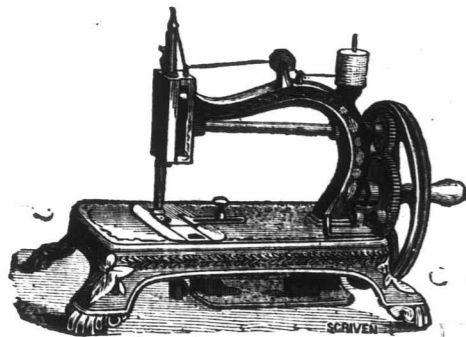

The Lockman Patent

Hand Machine. Price $25.