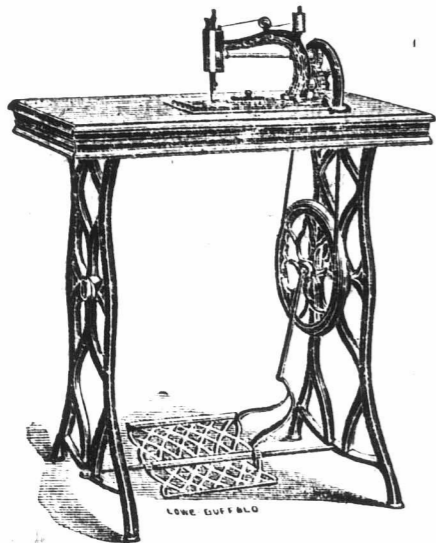

No. 1. Plain Top. Price $32.