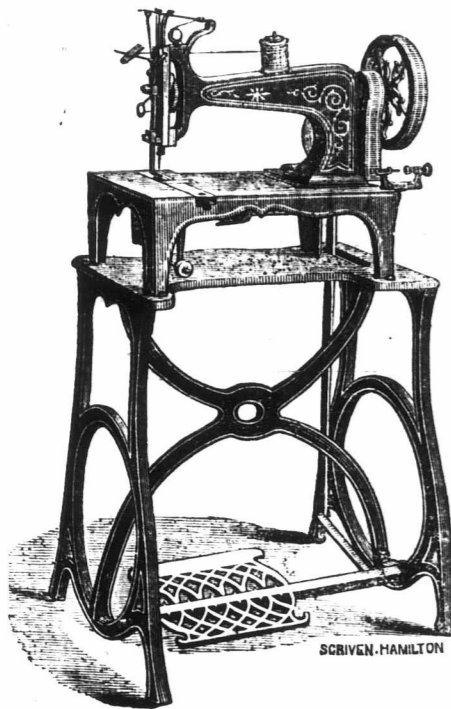

MANUFACTURING MACHINE
Price, $55.

WILSON LOCKMAN & CO.,
MANUFACTURERS
HAMILTON ONT.

WILSON & HASKETT,
PRODUCE DEALERS AND COMMISSION
MERCHANTS. Office, -Corner of King and
Oxford Streets, INGERSOLL, Ont.
JAS. M. WILSON. | JNO. HASKETT. 3-4f

J. BEATTIE & Co.,
S the cheapest Dry Goods, Millinery
and Mantle Store in the City of London. 3-y

COSSITT'S
Agricultural Implement Works
GUELPH - - ONT.

Manufactures all kinds of Agricultural Imple-
ments -
CANADIAN SIFTER FANNING MILLS,
PARIS STRAW CUTTERS,
LITTLE GIANT STRAW CUTTERS,
ONE HORSE SEED DRILLS, HAND SEED DRILLS,
ONE HORSE PLOUGHS, TURNIP CUTTERS,
&c., &c.

GETTING UP CLUBS.

Great Saving to Consumers.

PARTIES inquire how to get up CLUBS. Our
answer is - You should send for Price List, and
a Club Form will accompany it, with full direc-
tions, making a large saving to consumers and
remunerating to Club organizers. Send for it at
once, to

MILLER'S GREAT TEA WAREHOUSE,
52 and 54, Front Street East, Toronto, Ontario.
Local Agents Wanted.
Toronto, April 26, 1872. 5-tf

HOWARD'S IMPROVED
IRON HARROW.

Address - THOMAS HOWARD,
Adelaide Street, London, Ontario
Samples may be seen and order taken at the
Agricultural Emporium. 71.4c

London Commercial College
AND
Telegraphic Institute.

THE OLDEST, CHEAPEST AND BEST COL-
LEGE in the Dominion.

Young Men Fitted for a Business Life.

No matter what may be your calling, take a course
with us, and you are better fitted to pursue it. No
class of men are more imposed upon by lawyers
and others than farmers; but if they take a course
at our College it will enable them to do their own
business, and thus save hundreds of dollars
yearly.

Send for Circular to

JONES & CO.,
London, Ont.

J. H. WILSON,
VETERINARY SURGEON,

Graduate of the Toronto Veterinary College.
Office - New Arcade, between Dundas street and
Market Square. Residence - Richmond street,
opposite the old Nursery.

JOHN MILLS,

TYTLER & ROSE,
Family Grocers & Seedsmen.

TIMOTHY and CLOVER SEED; all KINDS of
FIELD SEED, TURNIP, MANGEL, &c. &c.,
imported direct by themselves, and of the very best
quality. - LAND PLASTER.

TYTLER & ROSE,
WINE MERCHANTS AND SEEDSMEN,
DUNDAS-STREET.
London, April, 1872. 2

F. H. MITCHELL, M. D., C. M., Graduate of
McGill University, Montreal,
Physician, Surgeon, &c.
Office: Gothic Hall, Dundas Street, London,
Ont. 71-12-y

GEORGE VAIR,
LANDSCAPE GARDNER.
Plans given, selecting, arranging and planting
fruit and ornamental trees. Address -
8-tf TORONTO and BARRIE

THE ONTARIO CABINET LAWYER

E. A. TAYLOR & Co., London Ont.

HILTON'S NEW
Patent Washing Machine.

WHAT IS CLAIMED FOR IT:

In witness of the above read the following:

Town and County Rights for sale. Price of Ma-
chines, $14. All orders addressed to the under-
signed will be promptly filled.
11-y ALEX. HILTON, Strathroy, Ont.

DAYS
SULKEY HORSE RAKE.