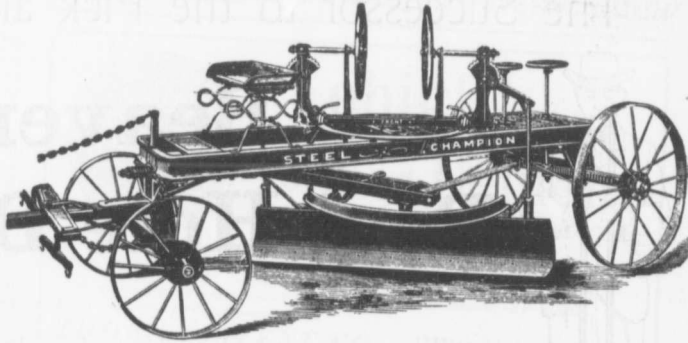

THE GOOD ROADS MACHINERY COMPANY, LIMITED

144 York St., HAMILTON, CANADA

THE REVERSIBLE STEEL "Champion"

Is the KING OF GRADERS.

SIMPLE, STRONG AND DURABLE

—READ—

One Record of a Thousand:

Magog, Que., Aug. 21, 1903.

Good Roads Machinery Co., Hamilton, Ont.

L. A. AUDET, Secty.-Treas.

Prices of Building Materials.

PRESSED BRICK, Per M.

Table with columns for 'MILTON PRESSED BRICK AND SEWER PIPE CO.', 'F.O.B. Milton, Ont.', and 'F.O.B. Montreal'. Lists items like Red No. 1, Buff No. 1, Roman Red, etc. with prices.

Table with columns for 'OR 1/10 PRESSED BRICK AND TERRA COTTA WORKS', 'F.O.B. Milton, Ont.', and 'F.O.B. Montreal'. Lists items like Red No. 1, Buff No. 1, Roman Red, etc. with prices.

Table with columns for 'BEANSVILLE BRICK AND TERRA COTTA CO.', 'F.O.B. Beansville, Montreal', and 'F.O.B. Montreal'. Lists items like Red Peerless Facing, Buff Peerless, Roman Red, etc. with prices.

Table with columns for 'TORONTO POTTERY CO.', 'F. O. B. Toronto', 'Car lots', and 'Less'. Lists items like Bowl, W. W. Co., Savage Crown with prices.

Table with columns for 'STONE', 'Toronto', and 'Montreal'. Lists items like Common Rubble, Large flat Rubble, Foundation Blocks, Granite (Stanstead) Ashlar, Chimney Caps with prices.

W. & F. P. CURRIE & CO.

345 St. James St., Montreal

Importers of

SEWER PIPES, CULVERT PIPES, ETC. VENT LININGS, FLUE COVERS, FIRE BRICKS, FIRE CLAY, WHITING.

PORTLAND CEMENTS, HIGH GRADE ENGLISH GERMAN BELGIAN PLASTER OF PARIS BORAX, CHINA CLAY.

Large price list table with columns for 'Toronto', 'Montreal', and 'STATE'. Lists various materials like Amherst Red Sandstone, Sackville N.B., Granite curbing stone, Portland Cement (English, German, Belgian), Plaster of Paris, Borax, China Clay, etc. with prices.

(CORRECTED UP TO APRIL 26TH)