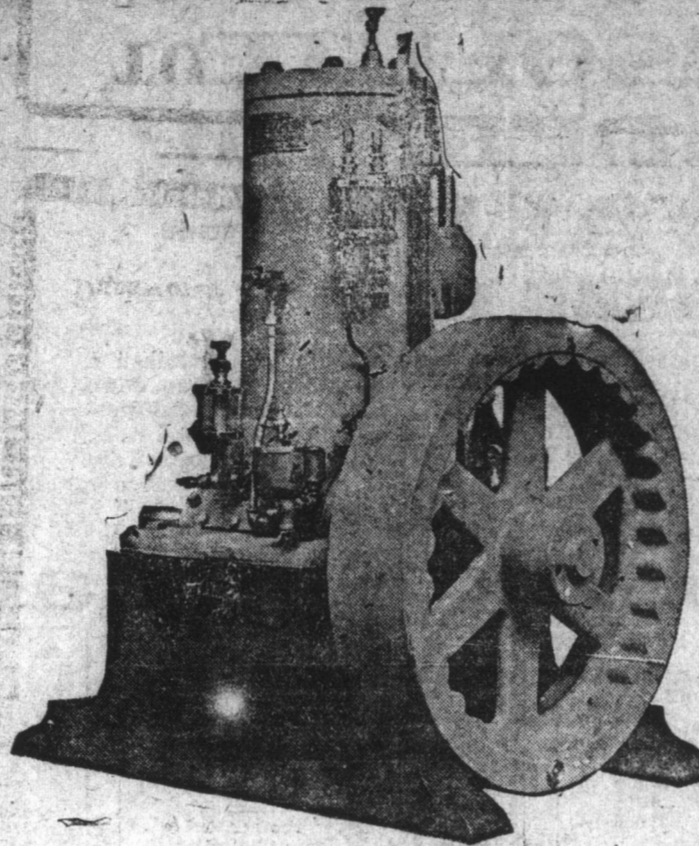

Potatoes! Potatoes!

In Stock and to Arrive:

1500 Half-Bags P.E.I. POTATOES

Special Price on Quantities

In Stock:

Canadian Cheese
Canadian Butter
Canadian Eggs
Prices Right

GEO. NEAL

Beck's Cove Phone 264   Limited.   Water St. East. Phone 17

Lathrop and Fairbanks Morse Marine Engines.

THE BEST VALUE IN ENGINES.
In Stock: All Motor Boat Fittings.
A. H. Murray & Co., Ltd.
ST. JOHN'S.

apr116.eod.tf

Scratch Feed, Cracked Corn, etc., etc.

Ex. S.S. "Airedale" and selling at our usual low prices for quick delivery.

SCRATCH FEED—(100 lb. Sacks)
CRACKED CORN—(100 lb. Sacks)
WHOLE CORN—(100 lb. Sacks)
BOLOGNA SAUSAGE—(100 lb. Kegs)
"SUNSHINE" MACARONI—
Each 30-16 oz. Packages.

F. McNamara
'Phone 393. Queen St.

Nfld. Government Railway.

LABRADOR STEAMSHIP SERVICE.

S.S. SAGONA will leave St. John's, Saturday, May 30th, calling at Conception Hr., Hr. Main, Brigus, Cupids, Bay Roberts, Hr. Grace, Carbonear, Western Bay and regular ports on above route as far as Holton, (Conception Harbor and Western Bay are ports of call only on first trip, via S.S. Sagona).

S.S. MEIGLE will leave St. John's, Monday, June 1st, calling at Hr. Main, Brigus, Cupids, Bay Roberts, Hr. Grace, Carbonear, and regular ports on above route as far as Holton.

ACCOMMODATION FOR TROUTERS.

Passenger car will be attached to freight train, leaving St. John's 11 p.m. Saturday, May 23rd, to accommodate troutiers for points as far as Placentia Junction. Car will also be attached to freight train leaving Placentia Junction 6 p.m. Monday, May 25th, to carry troutiers back to St. John's.

PASSENGER NOTICE—SOUTH COAST AND ST. MARY'S BAY SERVICE.

Passengers leaving St. John's on 8:45 a.m. train, Wednesday, May 27th, will connect with S.S. PORTIA at Argentia, for ports on above route. Passengers for St. Joseph's and St. Mary's will travel via Argentia this trip.

FREIGHT NOTICE—SOUTH COAST AND ST. MARY'S BAY SERVICE.

Freight for ports of call on above route, accepted at Freight Shed Friday, May 22nd, from 9 a.m. to 5 p.m.

NORTHERN STEAMSHIP SERVICE—S.S. PROSPERO.

Freight for undermentioned ports of call on above route accepted at Bowring's Coastal Wharf, Friday, May 22nd, and Saturday, May 23rd, from 9 a.m. to 5 p.m.

Trinity, King's Cove, Greenspond, Valleyfield, Westville, Seldom, Fozo, Chance Islands, Herring Neck, Twillingate, Moreton's Hr., Explo's Fortune Harbor, Leading Tackles, Pilley's Island, Springdale, Little Bay Islands, Little Bay, Nipper's Hr., Tilt Cove, LaScie, Pacquet, Coachman's Cove, Seal Cove, Bear Cove, Westport, Hamrden, Jackson's Arm, Harbor Deep, Williamsport, Hooning Hr., Canada Hr., Englee, Conche, St. Julien's, St. Anthony, Griquet, Quirpon, Ship Cove, Raleigh, Cook's Hr.

PASSENGER NOTICE—HUMBERMOUTH-BATTLE HR. SERVICE.

Passengers leaving St. John's on express 1 p.m. Tuesday, May 26th, will connect with S.S. HOME, at Humbermouth, for regular ports en route to Battle Harbor.

Nfld. Government Railway.

STOP LOOKING FOR THE BEST

Icing Sugar

Here it is—LANTIC ICING SUGAR
in 1 pound dust proof packages.

Bowring Bros., Ltd.

may16.41.eod

TRY LANTIC SUGARS

WE HAVE LANTIC BROWN SUGAR.

Half cup sugar to 1 cup boiling water, makes a delicious syrup for Pancakes, Puddings, etc.

LANTIC SUGAR IS AMAZINGLY GOOD.