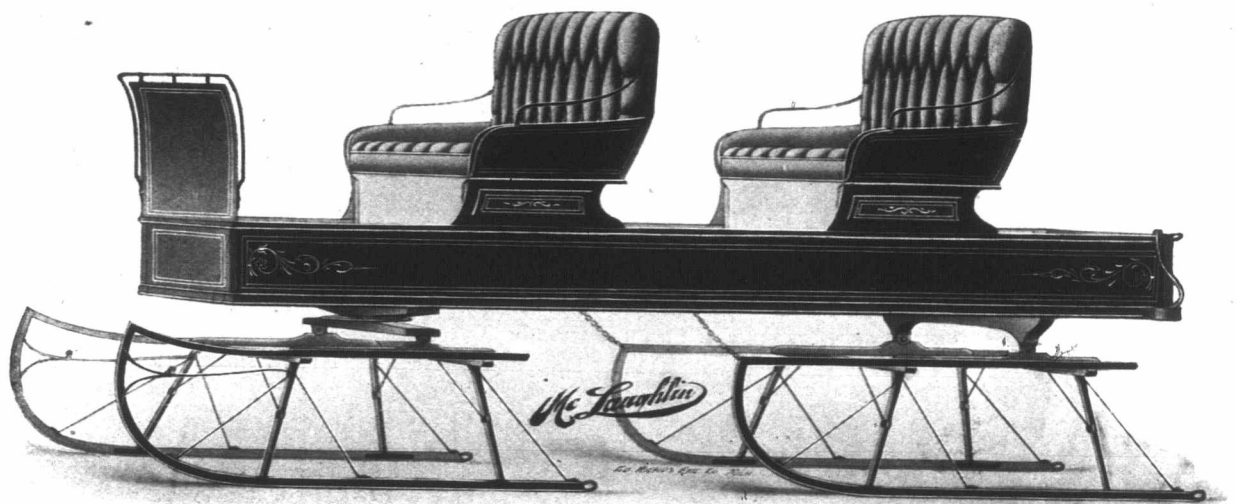

McLAUGHLIN CARRIAGE COMPANY, LIMITED

No. 213. Two-Knee Democrat Bobs

Body—36 inches by 8 feet inside; band iron strips on top edge and along bottom inside; drop end gate full width; high solid back seats.

Gear—Very strong and substantial, as illustrated, extra well made of choicest stock, improved gear construction for 1910.

Painting—Body and seat black and green, handsomely decorated; gear red.

Trimming—Good grade cloth; spring backs and spring cushions; silver dash rail.

Shafts—Shifting, strong and serviceable.

Telegraph Code: - - Acton

No. 212. Democrat Bobs.

As above, but with three-knee bobs.

Telegraph Code: - - Alamo