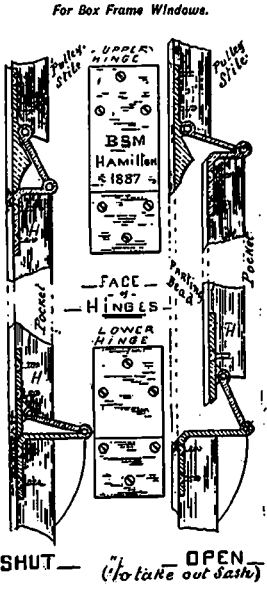

Table listing Out Nails: Hot-cut Am. or Can. pattern, 3 inch, etc.

Table listing Paints, etc., White Lead, per 25 to 100 lb. keg, etc.

Table listing Oils: Lined, raw, boiled, etc.

Table listing Lumber: Spruce, 24 ft, Bay Family Mills, etc.

Advertisement for J. H. Walker Designer, Engraver on Wood, Forestry Chambers, Old Post Office Building, etc.

YOUNG'S - IMPROVED - PULLEY STILE HINGE

Text describing the Young's Improved Pulley Stile Hinge, its benefits, and contact information for J. H. Young.