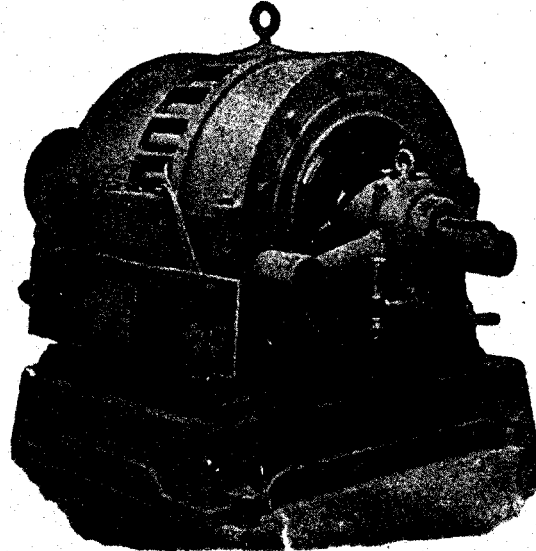

The Royal Electric Co'y

MONTREAL, QUE.

Western Office.... TORONTO, ONT.

S.K.C. Two-Phase Alternators

Incandescent Light, Arc Light and Power from same Dynamo and Circuit.

Highest Efficiency

Best Regulation

Slow Speed

Least Attention

No Collector

No Moving Wire

No Exposed Parts

No Compounding

S.K.C. 50 Kilowatt Two-Phase Generator

THE STANDARD DRAIN PIPE COMPANY, ST. JOHN'S, P.Q.

Manufacturers of Salt Glazed Vitrified Sewer Pipes, Double Strength Railway Culvert Pipes, Inverts, Vents, and all kinds of Fire Clay Goods.