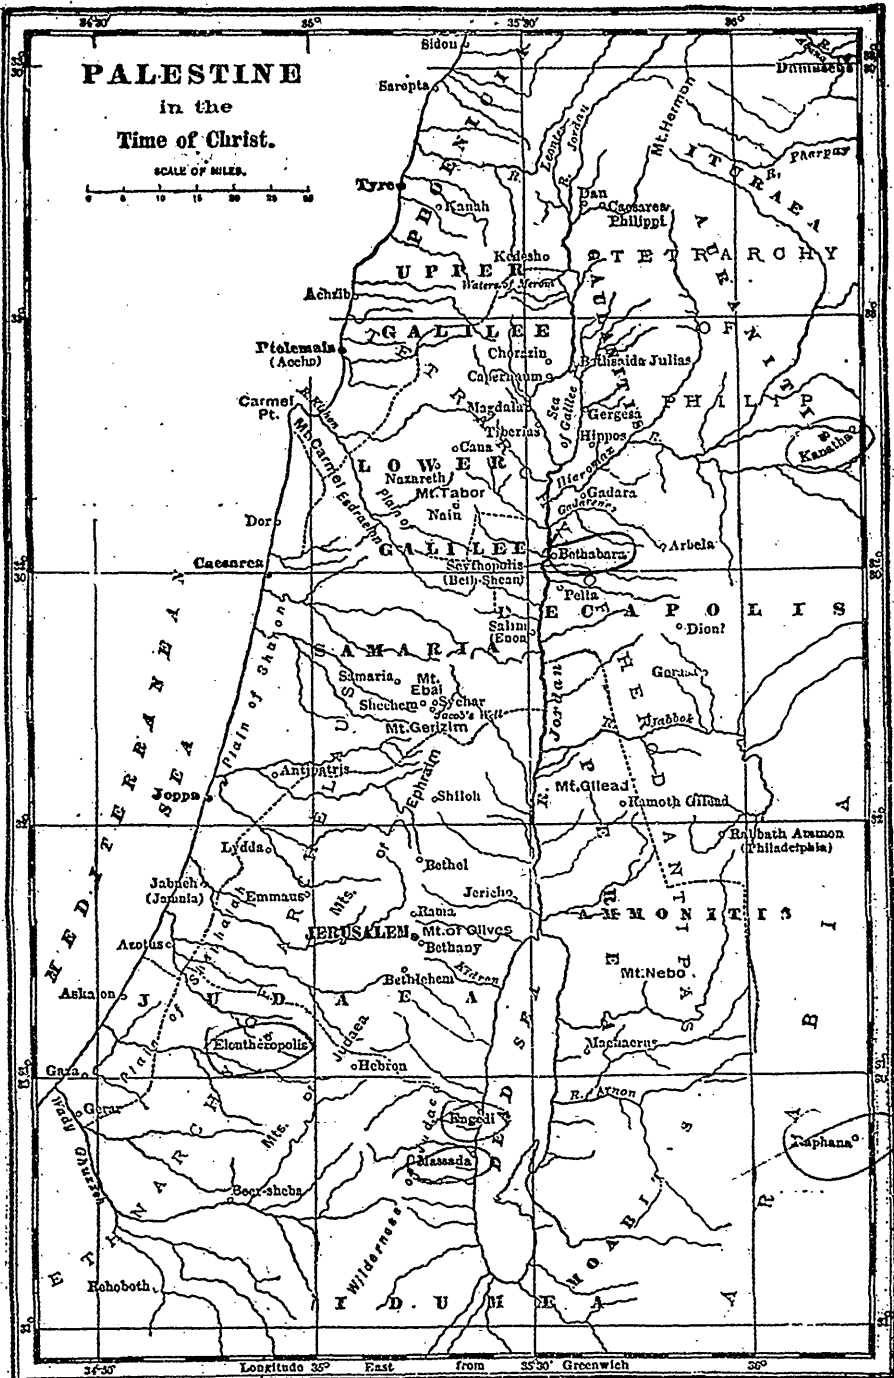

# PALESTINE

in the  
Time of Christ.

Longitude 35° East from 35°30' Greenwich 36°