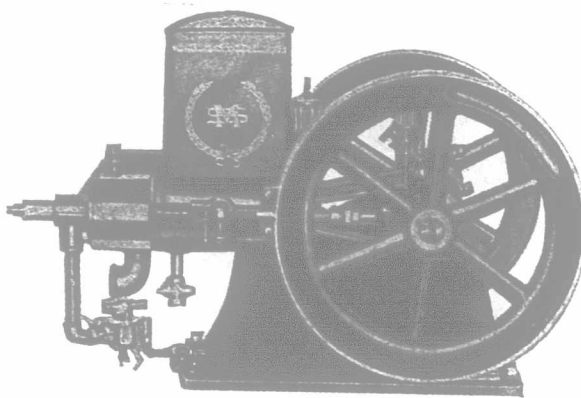

THE ST. MARYS "KOAL-OIL-KING"

Gas, Gasoline and Coal Oil Engines are specially adapted for work on your farm.

The St. Marys is the only simple Engine. Easiest engine to start and operate. Anyone can run it. So simple that it can hardly get out of order. It has only one-third the number parts seen on other engines. Runs on one-third less fuel. Runs on gas, gasoline or Coal Oil. Gasoline is becoming higher in price all the time, so you will be money in pocket by having our Engine that runs on coal oil.