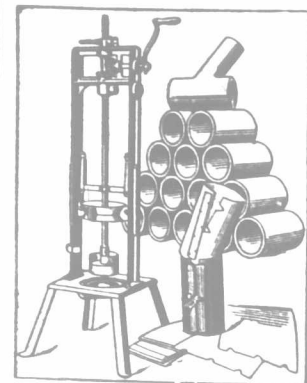

MAKE YOUR OWN TILE

Cost \$4.00 to \$6.00 per 1,000

Hand or Power

Send for Catalog

Farmers' Cement Tile Machine Co. Walkerville, Ont.

STUMP EXTRACTOR

If you are troubled with stumps, give our "Patent Samson Stump Extractor" a trial. It has now been in use in Europe for the past three years with the greatest success. By its assistance, two men will do the work of three men and a horse. It can also be used for felling trees.