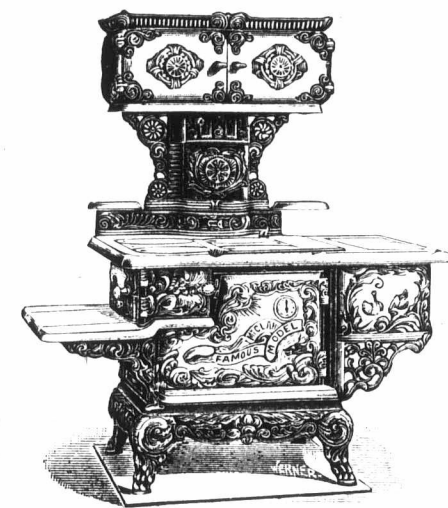

"Famous Model" Range For Wood

CAN BE FITTED FOR COAL IF REQUIRED.

Brightens Life
— IN A —
Farmer's Home

THERMOMETER in oven door shows EXACT COOKING HEAT for pies, cakes, bread, etc.
VENTILATED OVEN allows of a constant circulation of PURE WARM AIR.
STEEL OVEN BOTTOM (that cannot crack or warp) heats oven quickly.
CEMENTED BOTTOM causes even baking of food.
ASBESTOS OVEN FRONT prevents heat escaping.
EXTRA HEAVY FIRE EXPOSED PARTS, SECTIONAL FIRE-BOX LININGS AND STOVE TOP THAT CANNOT WARP.

THE McCLARY MFG. CO.,
LONDON, TORONTO, MONTREAL, WINNIPEG, VANCOUVER.

CHAMPION Fruit EVAPORATOR
Dries all kinds of Fruits and Vegetables.
Product of a superior quality.

Cut shows cooking stove size. We make four larger sizes, suitable for home or market use. All are fire-proof and portable. CATALOGUE FREE.
THE G. H. GRIMM MFG CO.
84 Wellington St., Montreal, Q.

ROCK SALT for horses and cattle. Per 100 lbs. 70c., or 500 lbs., $3.00, Toronto. Cash with the order. Also in car lots.
Toronto Salt Works, Toronto.

$3 a Day Sure
Send us your address and we will show you how to make $3 a day absolutely sure; we furnish the work and teach you free; you work in the locality where you live. Send us your address and we will explain the business fully; remember we guarantee a clear profit of $3 for every day's work, absolutely sure, write at once.
IMPERIAL SILVERWARE CO., Box 410, WINDSOR, ONT.

Excelsior Life Insurance Co.

HEAD OFFICE, TORONTO, ONT.

Best Policies

For protection and investment.

Absolute security.

Agents wanted.