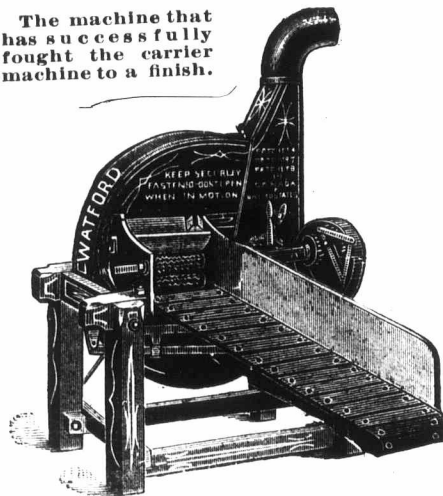

Cheese and Butter.

COLEMAN'S OR RICE'S

Dairy Salt

at the various exhibitions is conclusive proof that these brands of Salt stand unrivalled.

FOR PRICES, ETC., ADDRESS

R. & J. RANSFORD
CLINTON, ONT.

Established 1868.

DOMINION LINE STEAMSHIPS.

Montreal to Liverpool.

Weekly Sailings.

AMIDSHIP SALOONS, SPEED AND COMFORT.

The Second Cabin accommodation on the steamers of this Company is very fine. Passengers can make a cheap and very comfortable trip to Paris by using this accommodation. The through rate, Montreal to Paris, being $43.75.

RATES OF PASSAGE.

First Cabin.....$60.00 and upwards.
Second Cabin..... 37.50
Steerage..... 23.50

For further information apply to any agent of the Company, or

DAVID TORRANCE & CO.,
17 St. Sacrament St., MONTREAL, P. Q.

BOYS FOR FARM HELP.

TORONTO ENGRAVING CO.
92 BAY ST
CUTS BY ALL PROCESSES
LIVE STOCK A SPECIALTY.

LIGHTNING WELL MACH'Y
PUMPS, AIR LIFTS,
GASOLINE ENGINES,
THE AMERICAN WELL WORKS,
AURORA ILL., CHICAGO, DALLAS, TEX.

Revolution in Feed Cutters.
THOM'S
Pneumatic and Propeller
ELEVATOR

The machine that has successfully fought the carrier machine to a finish.

The past few years has proved that THOM'S PATENT is the only successful machine on the market. Hundreds of testimonials to prove this. Correspondence solicited. Carrier feed tables furnished when required.

THOM'S IMPLEMENT WORKS,
WATFORD, CANADA.

ESTABLISHED 1875.

PLEASE MENTION FARMER'S ADVOCATE.

THE NORTHHEY GASOLINE ENGINE.
As Strong as 15 Men.
With one-fiftieth the fuss and one-fiftieth the expense. Does all work on the farm requiring power—pumps water, runs churn or cream separator, grinds feed, cuts wood, etc. Can be moved about as wanted. No engineer. Absolutely safe. Send for booklet.

Northey Mfg. Co., Limited, 1012 King St. Subway, Toronto.

LIGHT YOUR HOME WITH Sunlight Gas

The best light in the world. No more expensive than coal oil.
WRITE FOR PARTICULARS TO
The Sunlight Gas Co., Ltd.,
1, LITTLE ST. ANTOINE ST., MONTREAL
SEE TESTIMONIAL BELOW.
ST. LAWRENCE HALL,
J. L. McGUIRE, Prop.,
Montreal, P.Q., July 10th, 1900.
THE SUNLIGHT GAS CO., Ltd.,
Montreal, P.Q.
GENTLEMEN,—Having used your machine now for twenty months, I take much pleasure in recommending it to anyone in need of such. I can also state with the utmost confidence that if the machine is kept properly cleaned, there is no possible chance of any accident, except through carelessness. The light is of the best, very cheap, and no smell in the house; therefore, in conclusion, can only say I am perfectly satisfied.
Yours respectfully,
J. L. McGUIRE.

Government Analysis.

LABORATORY OF INLAND REVENUE,
OFFICE OF OFFICIAL ANALYST,
Montreal, April 8, 1895.

"I hereby certify that I have drawn, by my own hand, ten samples of the
St. Lawrence Sugar Refining Co.'s

EXTRA STANDARD GRANULATED SUGAR, indiscriminately taken from ten lots of about 150 barrels each. I have analyzed same and find them uniformly to contain:

99.99 TO 100 per cent. of pure Cane Sugar, with no impurities whatever."

(Signed) **JOHN BAKER EDWARDS, Ph. D., D.C.L.,**
Prof. of Chemistry and Public Analyst, Montreal.