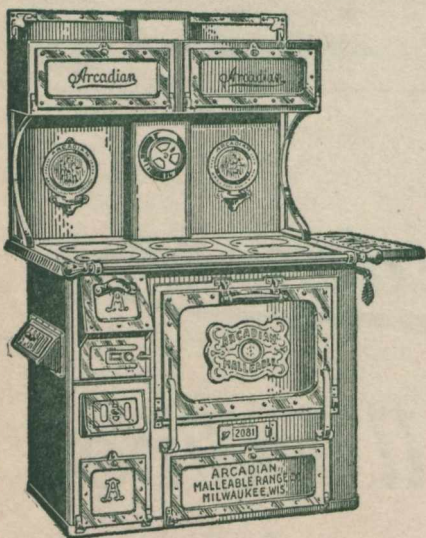

The Arcadian Malleable Range

Materially LESSENS
THE LABORS of the
Housewife

IT IS EASIER TO
KEEP CLEAN

The ordinary Range has always met with disfavor, owing to the amount of labor it requires to keep it clean. Unless given a hard, back-breaking blackening every day, its appearance is unsightly—making the whole kitchen look untidy.

The ARCADIAN is the “easy to keep clean” Range, insuring an inviting kitchen at all times. The housewife with it finds her work easy of accomplishment, and done in the best manner, to which she can point with pride and pleasure.