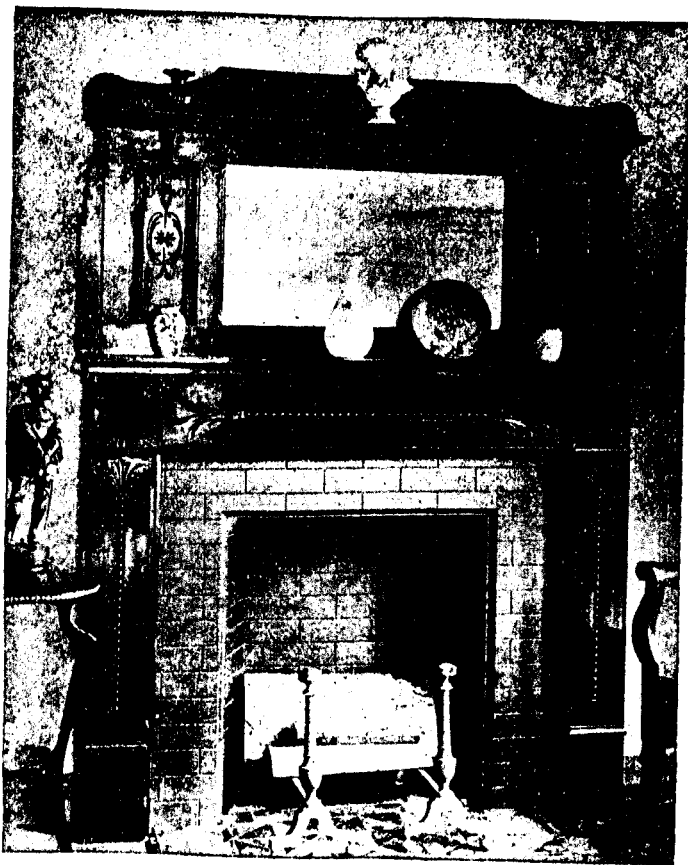

# Wood Mantels. <

No. 32

Height, 76 inches. Width, 54 and 60 inches.  
Opening for Tiles, 36 x 42 inches and 36 x 36 inches.  
German Bevel or Plain British Mirror 16 x 28 inches.  
With British Bevel Plate Mirror, \$1.50 extra.  
Hardwood finished in imitation Cherry, Mahogany and  
Antique.