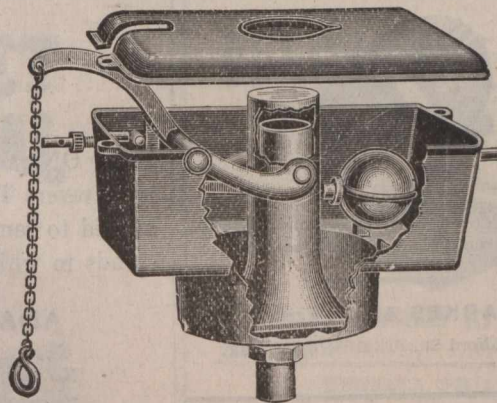

and show a 3½ dwt. 9-ct., 4½ dwt.  
18-ct., and 5 dwt. 22-ct. WEDDING  
RING of each shape, and section  
of same.

Order Shapes under Name given. Names in Rings indicate Shapes. All Made to Order.

**Dart Spring & Safe Company**

For Water Closet Cisterns and Pumps, etc.

LANGLEY, Near  
Birmingham, Eng,

Special Prices to Canadians under New Tariff, 33 1-3 per cent. in favour of Great Britain.

**DOCKS!**

ESTABLISHED 1820.  
Telegraphic Address—"Nightingale, Walsall,"