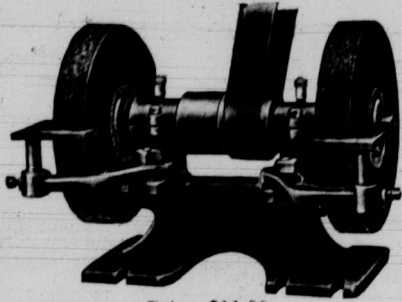

THE ORIGINAL FARMERS' COMPANY Bigger and Better Than Ever!

The Canadian Stover Gasoline Engine Company have always given Best Quality

4 3/4
H.P.
\$130

Every Engine fitted with Self-Cleaning Igniter. Gasoline Tank in Base

Note Our Latest Offers:

- 1 1/2 H.P. Engines, complete with pulley **42.50**
- 3 H.P. Engines, complete with pulley, self-contained **85.50**
- 4 3/4 H.P. Engines, complete with pulley, self-contained **130.00**
- 7 1/2 H.P. Engines, complete with pulley, self-contained **195.00**
- Power Washer, reversible wringer, enameled drain board, drains from the bottom; both washer and wringer controlled by small lever. Complete, with wringer **22.00**

Tool Grinder No. 310

Price \$11.00
Complete with sickle-grinder attachment

Plow Shares

Cheap. Plow Shares kill horses. These fitted Plow Shares are absolutely guaranteed first class in every respect. They are standard in Make and Quality. Stubble, Breaking or Engine Plow Shares same price.