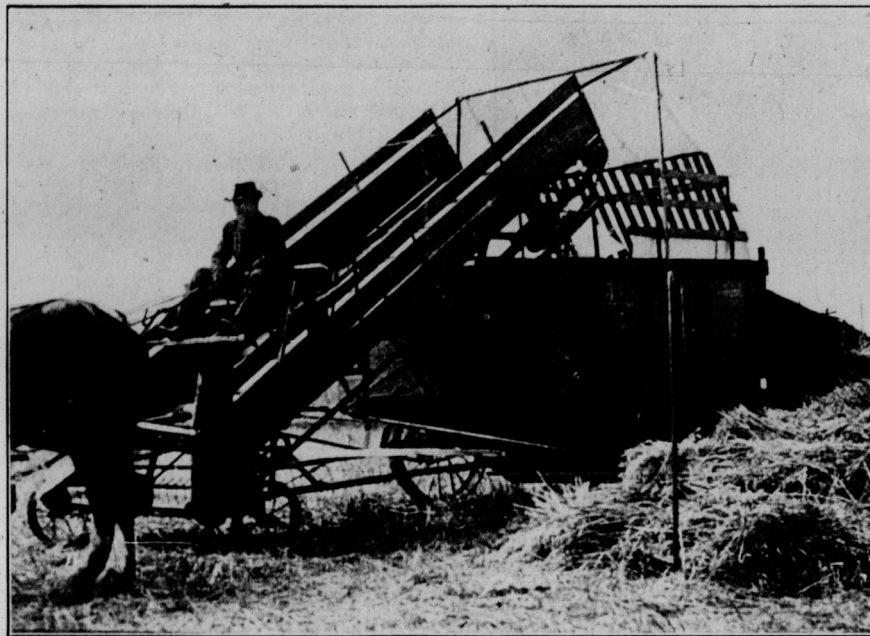

PLOW SHARES OF EVERY MAKE

PRICE LIST	
	Each
12-in. Shares	\$2.00
14-in. Shares	2.25
16-in. Shares	2.50

Write for Catalogue

The Canadian Stover Gasoline Engine Co. Ltd., Brandon, Man.

The Old Way

Of Delivering the Sheaves from the Stook to the Feeder

This shows machine delivering load, end door open and bottom released

This shows a load delivered

Jackson Combination Way

Of Delivering the Sheaves from the Stook to the Feeder

1 machine, 1 man and 4 horses	\$ 7.00
2 pitchers	6.00
Board for 4 horses @ 25c	1.00
Board for 3 men @ 50c	1.50
Total	\$15.50