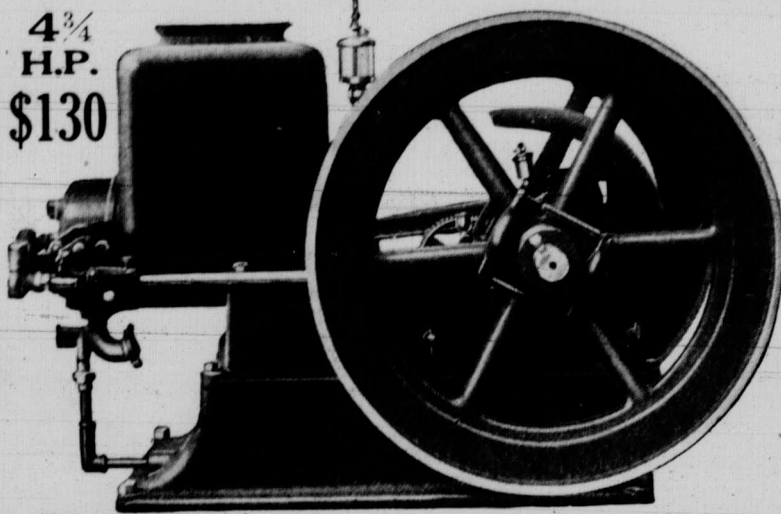

THE ORIGINAL FARMERS' COMPANY Bigger and Better Than Ever!

The Canadian Stover Gasoline Engine Company have always given Best Quality

4 3/4
H.P.
\$130

Every Engine fitted with Self-Cleaning Igniter. Gasoline Tank in Base

Note Our Latest Offers:

- 1 1/2 H.P. Engines, complete with pulley **42.50**
- 3 H.P. Engines, complete with pulley, self-contained **85.50**
- 4 3/4 H.P. Engines, complete with pulley, self-contained **130.00**
- 7 1/2 H.P. Engines, complete with pulley, self-contained **195.00**
- Power Washer, reversible wringer, enameled drain board, drains from the bottom; both washer and wringer controlled by small lever. Complete, with wringer **22.00**

Tool Grinder No. 310

Price \$11.00
Complete with sickle-grinder attachment

Plow Shares

Cheap. Plow Shares kill horses. These fitted Plow Shares are absolutely guaranteed first class in every respect. They are standard in Make and Quality. Stubble, Breaking or Engine Plow Shares same price.