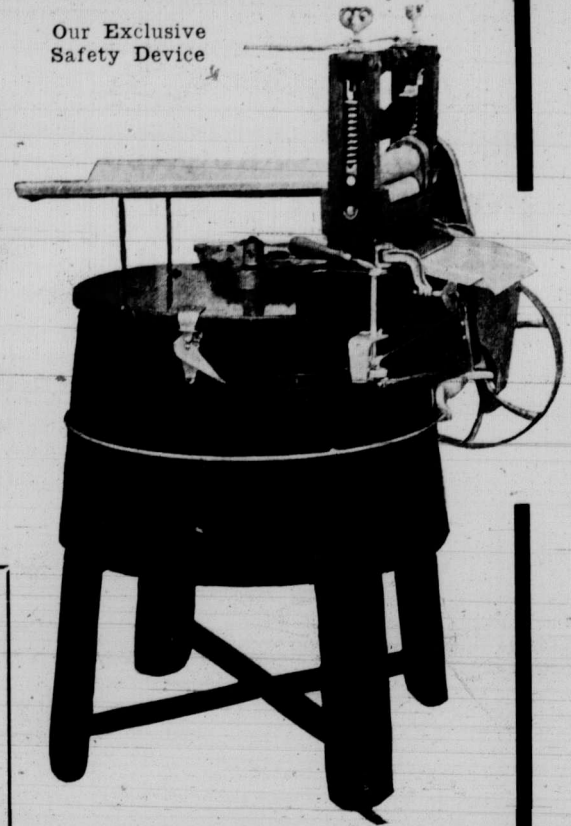

Compare Our Goods with the Best on the Market
WRITE FOR CATALOGUE