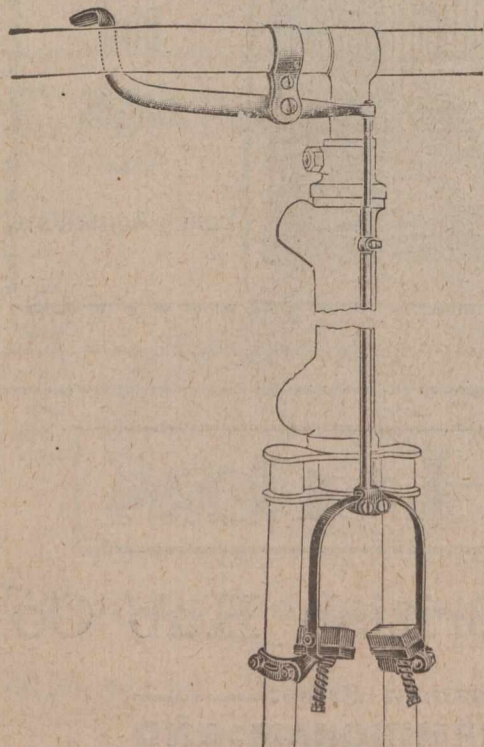

F.T. HARROP & CO.

Stampers,
Piercers and
Manufacturers of "The
Manx" and
Other Rim
Brakes,
Spindles,
Ball Head
Clips,
Pins
Cups and
Cones etc.

MANX WORKS, LEGGE ST,
BIRMINGHAM, Eng.