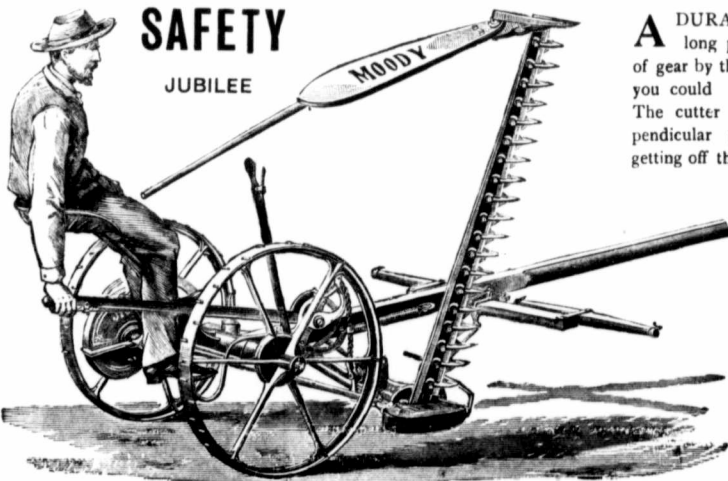

"VEGETABLE GARDENING" FREE

SAFETY

JUBILEE

A DURABLE mower having a long pitman. Can be put out of gear by the lift lever quicker than you could say "Jack Robinson." The cutter can be raised into perpendicular position without driver getting off the seat and it goes automatically out of gear when being so raised and goes into gear again automatically when lowered to its work. The best mower on earth—is not too much to say.

Labor Saving
Farm Machinery

MATTHEW MOODY & SONS, - Terrebonne, Que.