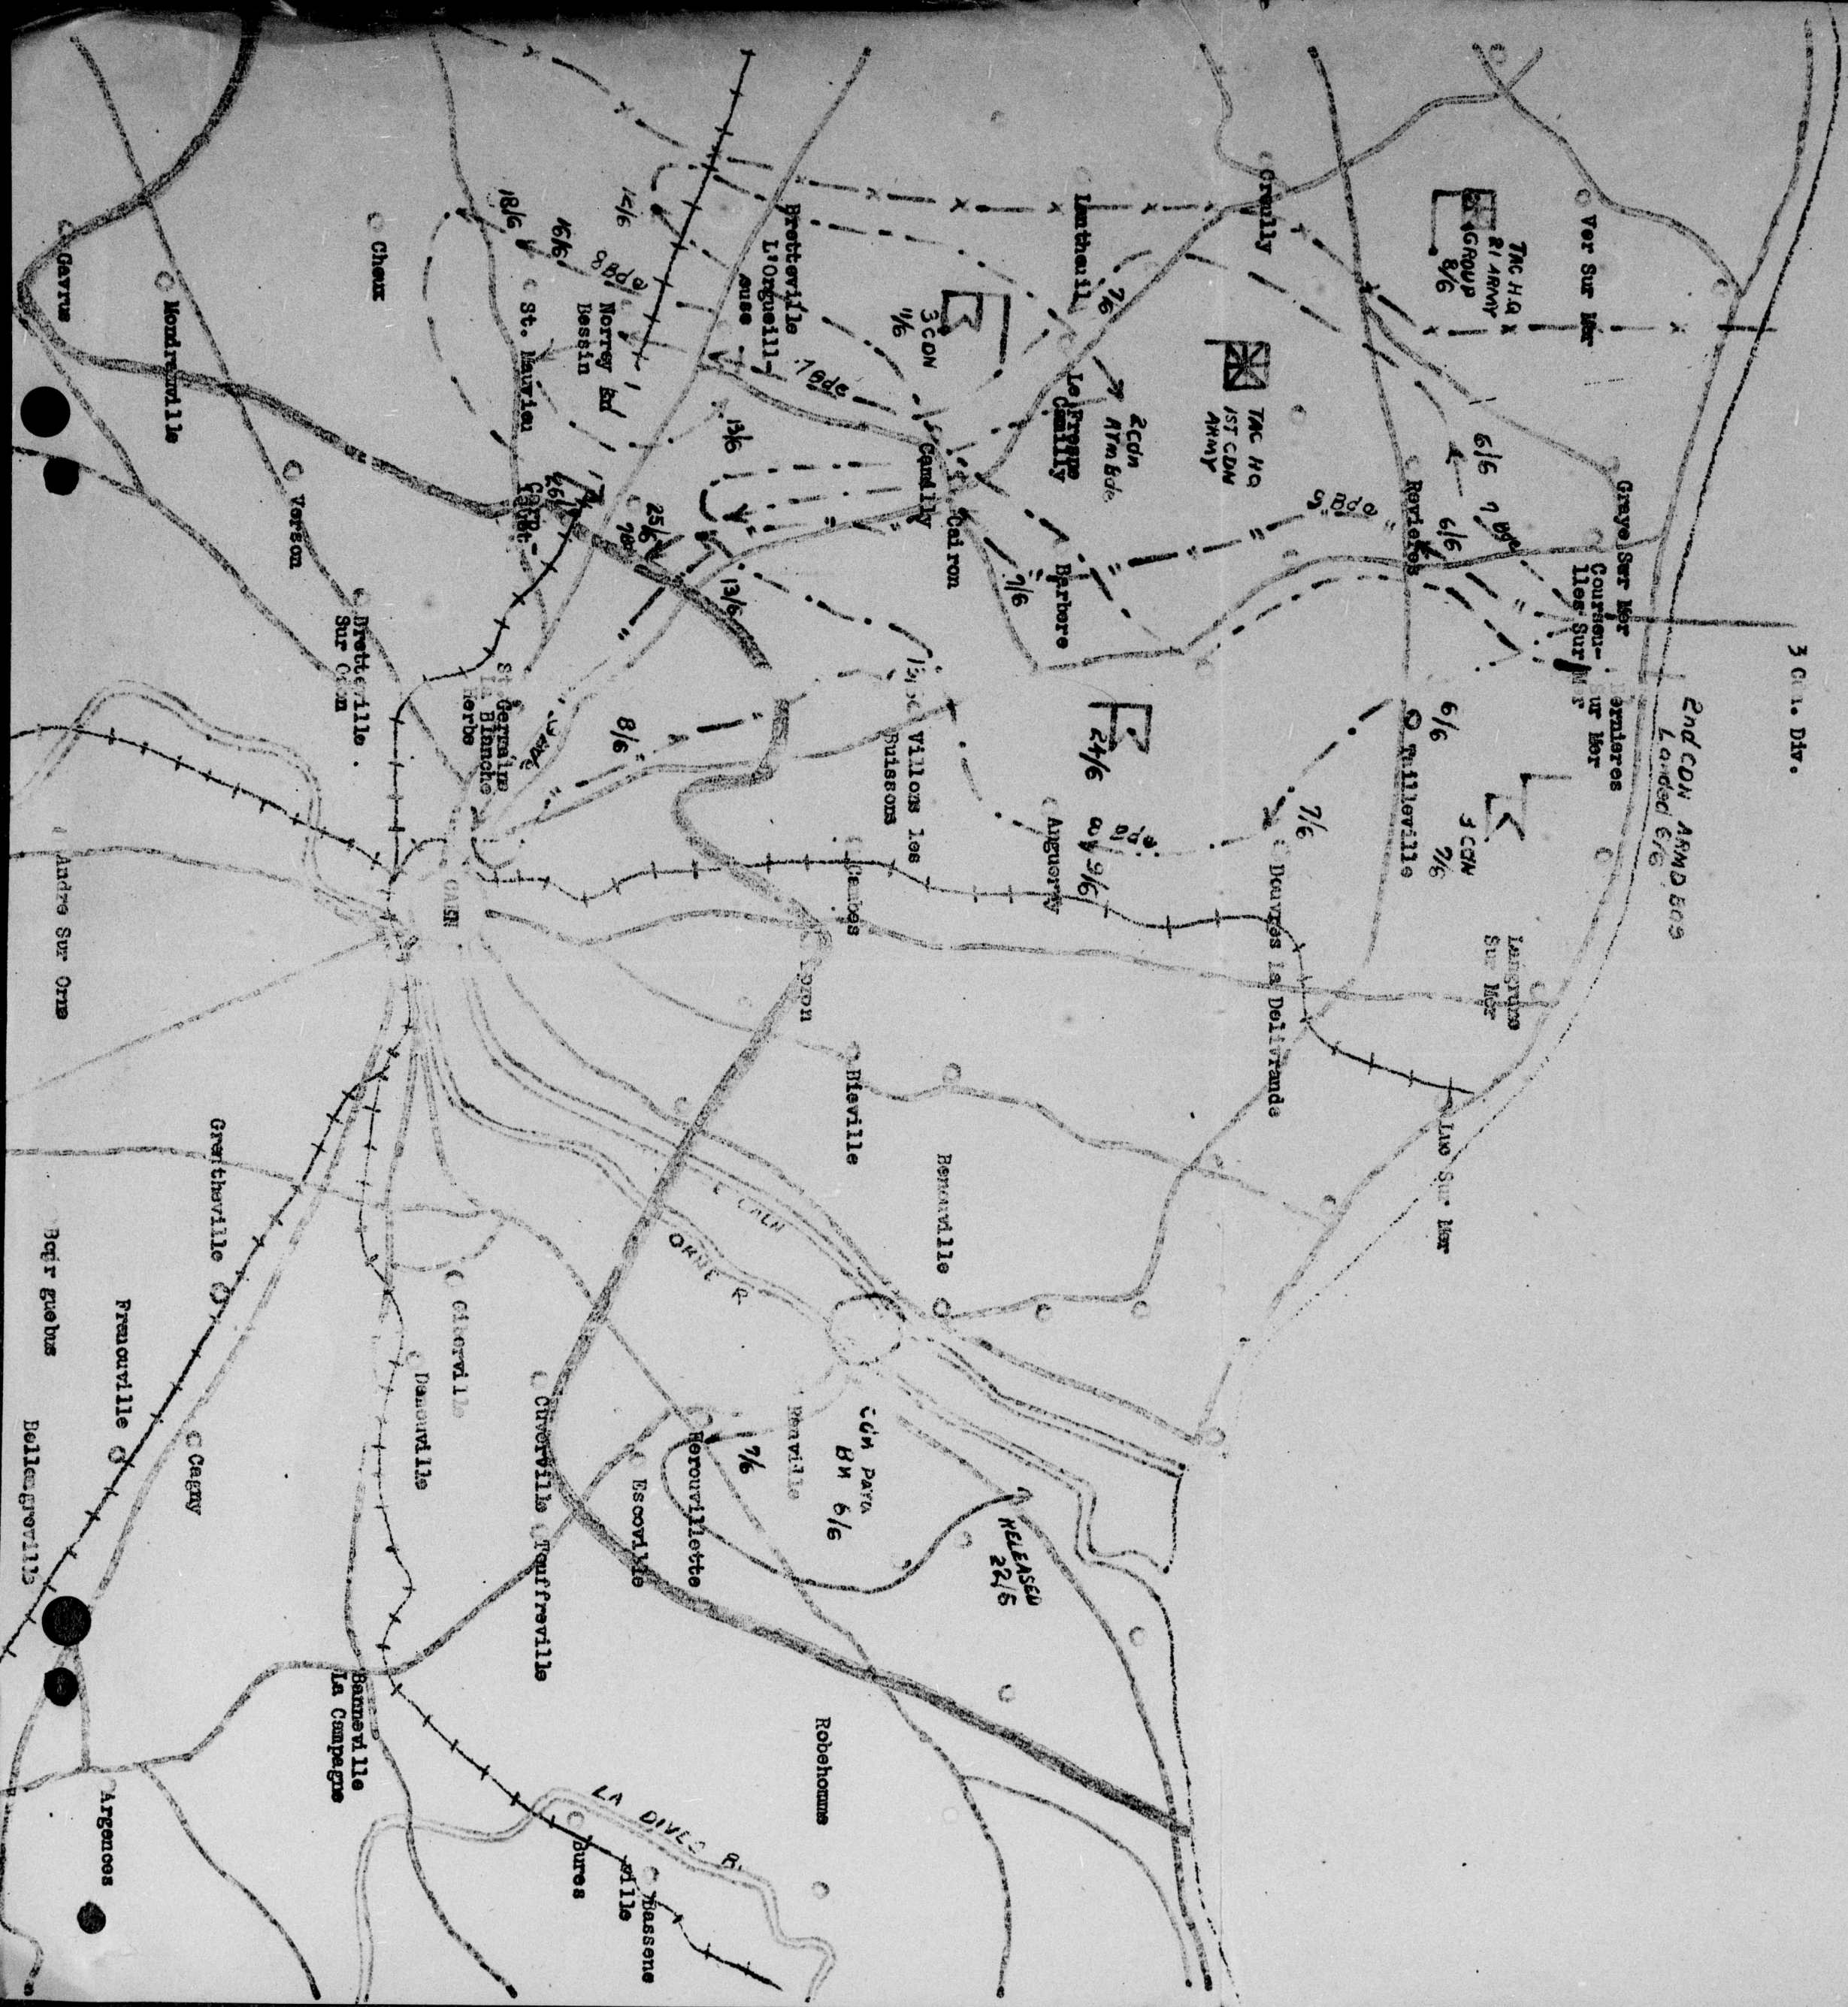

**LEGEND**

- 7 Bde.
- 8 Bde.
- 9 Bde.
- 2 Arm. Bde.

Corps boundary as of 30th June 1944.

NOTE: On the night 17/18 7th and 8th Bdes exchanged positions.

**SECRET**

MAP SHOWING  
CANADIAN OPERATIONS IN FRANCE  
(FROM 6TH TO 30TH JUNE 1944)

SCALE 1" = 1.35 MILES

Minutes and Documents of the Cabinet War Committee,  
Volume XVI, July - December 1944, (R.G. 2, 7c, Volume 16)

PUBLIC ARCHIVES  
ARCHIVES PUBLIQUES  
CANADA