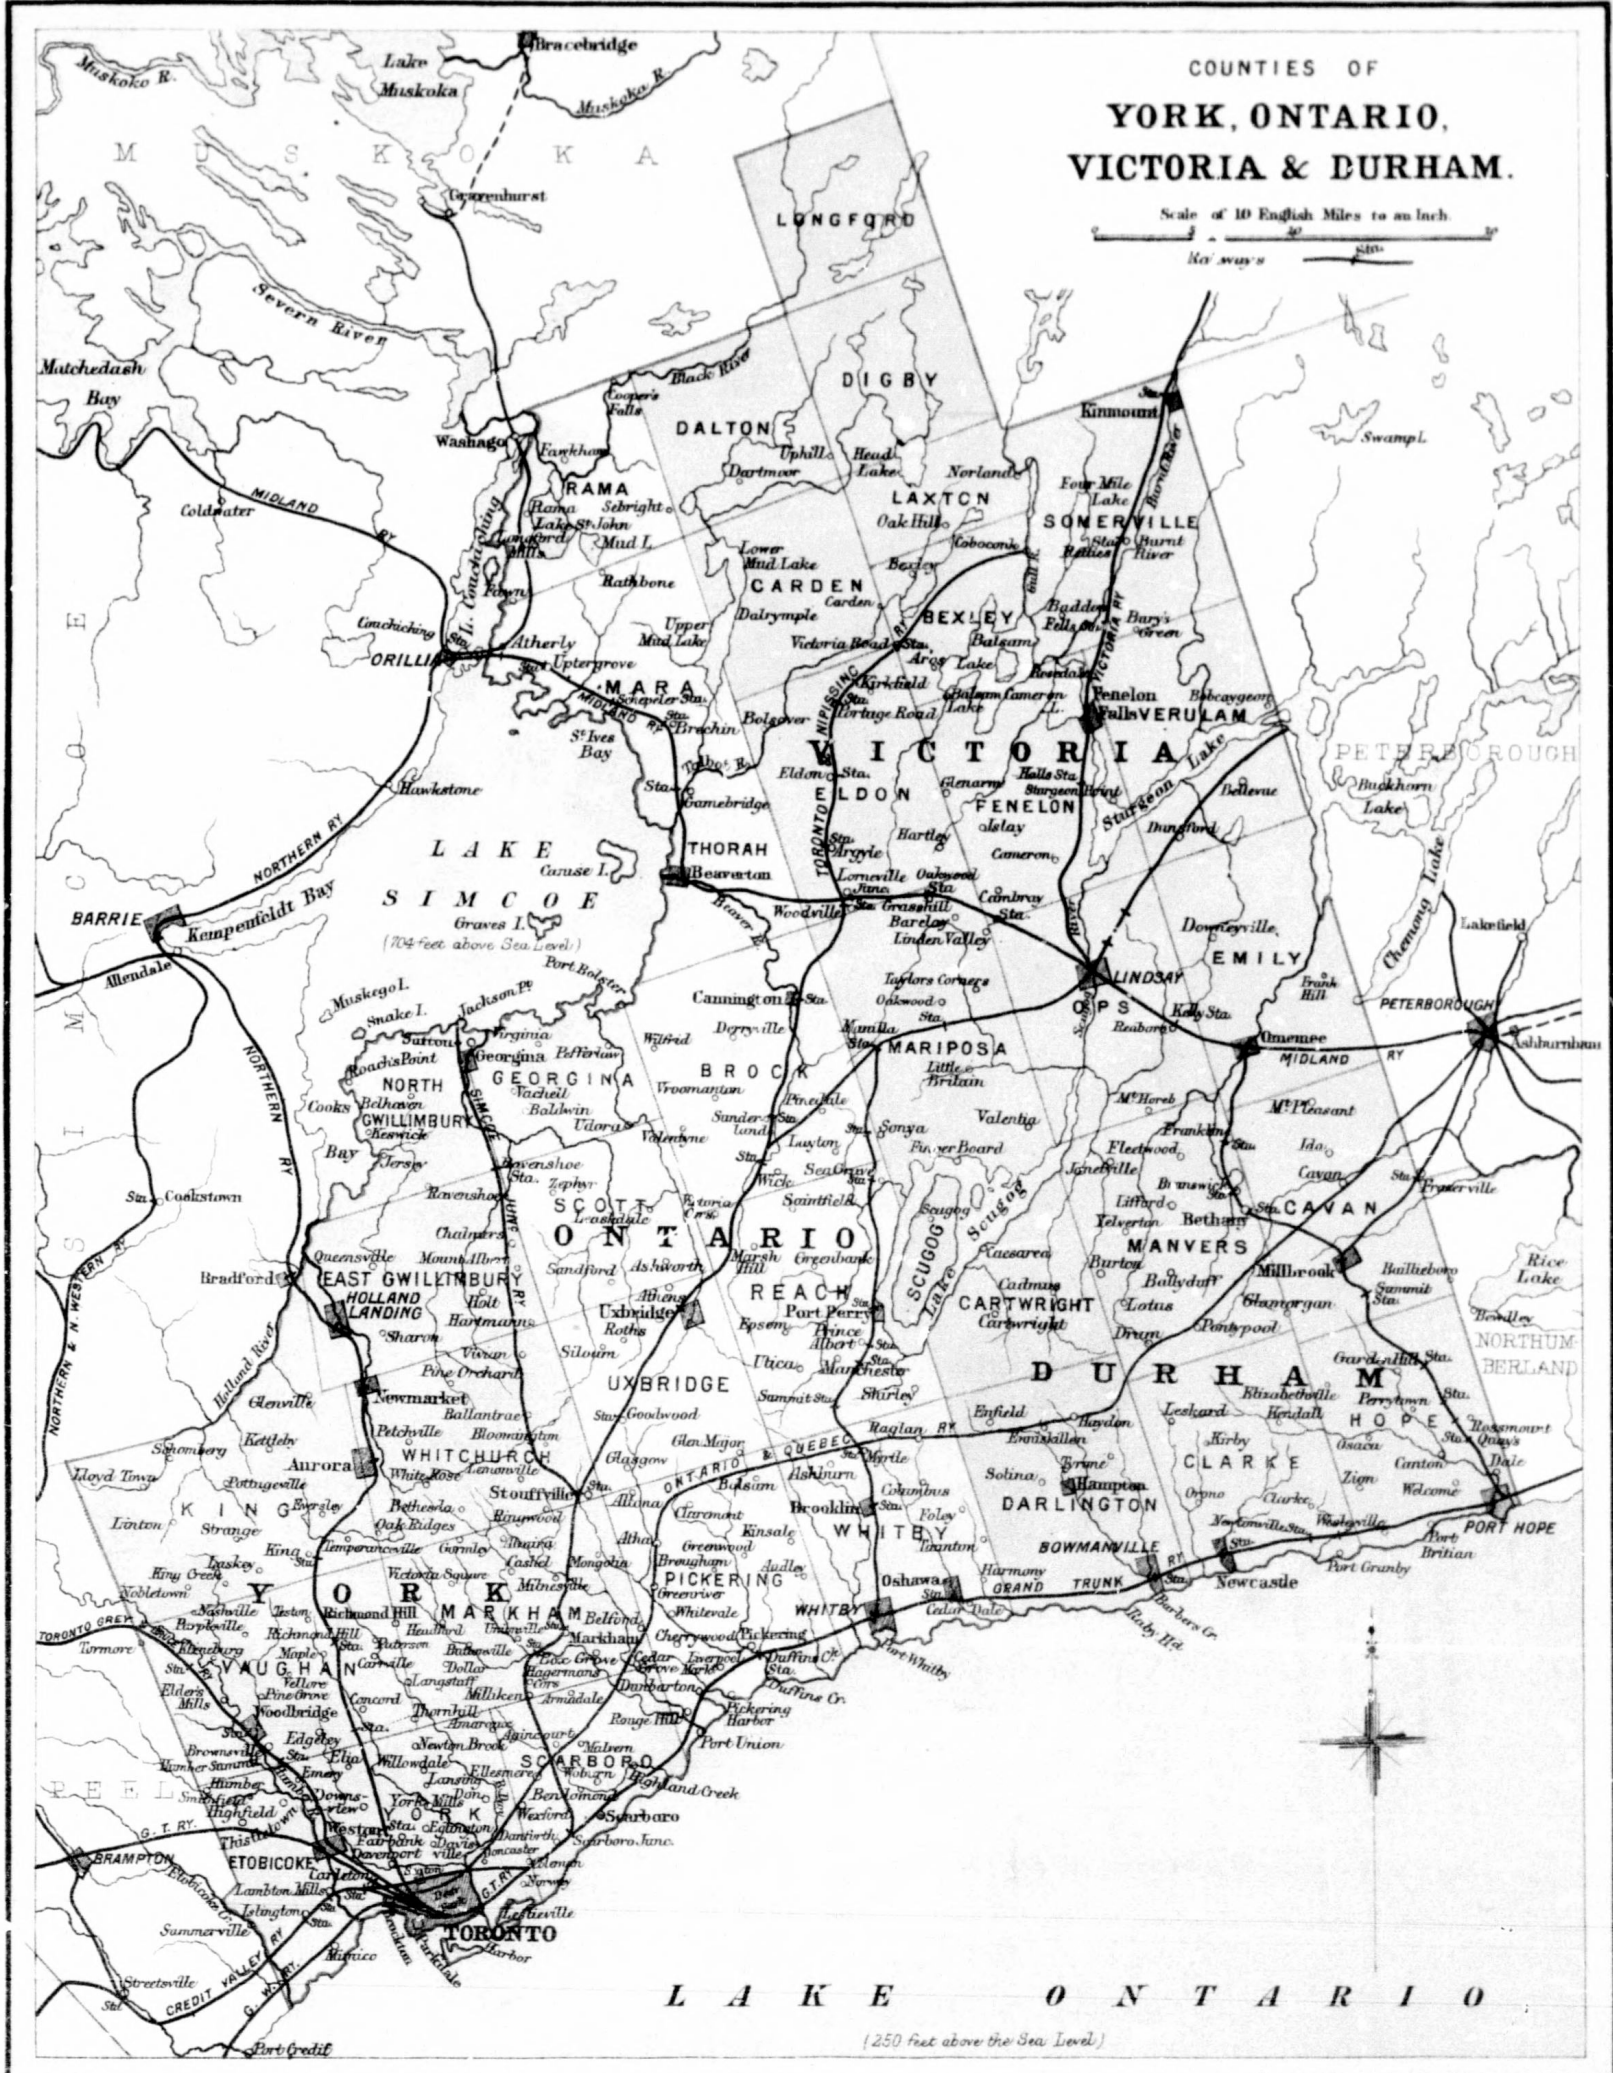

COUNTIES OF
**YORK, ONTARIO,
VICTORIA & DURHAM.**

Scale of 10 English Miles to an Inch.

L A K E O N T A R I O

(250 feet above the Sea Level)

J. Bartholomew, Edin.