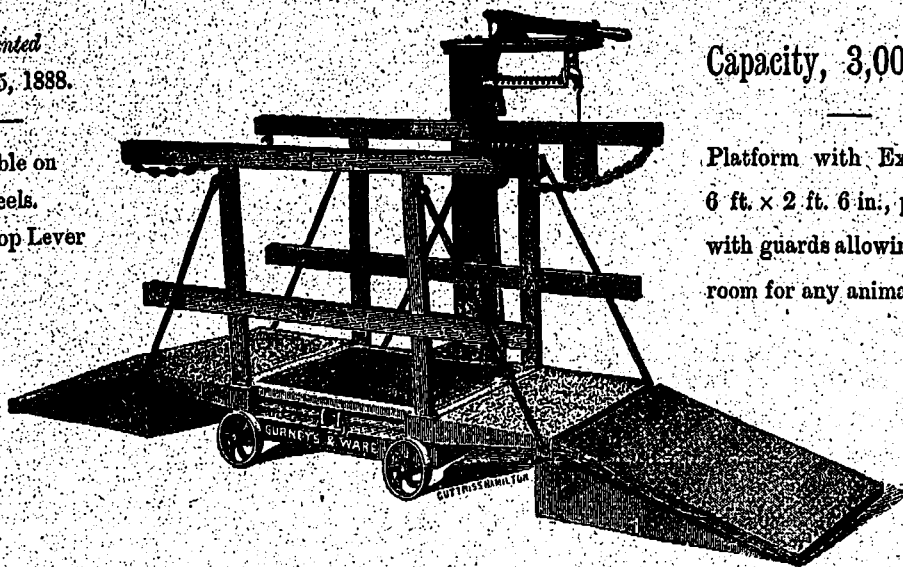

# GURNEYS' FARM & STOCK SCALE.

Patented  
April 25, 1888.

Portable on  
Wheels.  
With Drop Lever

Capacity, 3,000 lbs.

Platform with Extensions  
6 ft. x 2 ft. 6 in., provided  
with guards allowing ample  
room for any animal.

Designed especially to meet the wants of Farmers and Stock Raisers.

Made very strong, of the best material and finish. So constructed that Extensions and Guards can be  
PRICE. uncoupled when desired, and Scale used without them. MODERATE.

# THE ADAMS' TRUSS ROD WAGON.

Manufactured only by

ADAMS & SON,  
PARIS, ONT.

These celebrated wagons are so well known throughout the entire Dominion that it seems almost superfluous to enumerate their merits. THE TRUSS ROD used on this wagon is superior to any other so-called Truss Rod, because it is the only one that passes through the Skain, thus strengthening the axle without adding to the weight. THE HIND CROUCH is much longer than is usually found on any other wagon, thus strengthening the reach and causing the hind gear to run much steadier. THE TURN-OVER SEAT is something appreciated by all farmers when taking heavy loads of bagged grain; it is fitted with Iron Risers, Corner Plates, Seat Pockets and Front Hinges. Without doubt, the ADAMS TRUSS ROD WAGON is the Strongest, Best Proportioned, Best Made, Best Finished, and the Easiest Running Wagon in Canada.