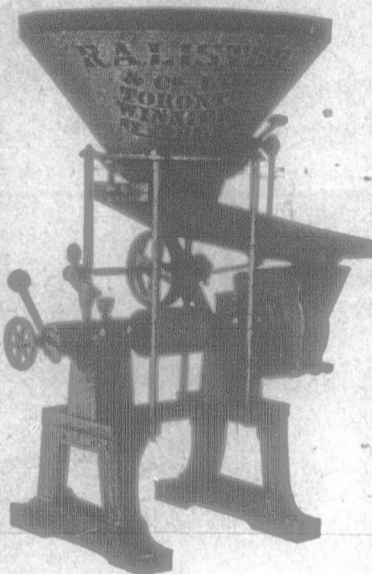

R.A. Lister & Co., Ltd.
Dept. G,
58-60 Stewart St., TORONTO

TRAPPERS!
Send your
RAW FURS
to **JOHN HALLAM**

and receive highest cash prices. We send money the same day the furs are received. Charge no commissions—and pay all charges. We have paid out millions of dollars to thousands of trappers in Canada who send their furs to us because they know they get a square deal, and receive more money for their furs. You will also. We buy more furs from trappers for cash than any other five firms in Canada. Hallam's Trapper Guide (56 pages) Hallam's Sportsmen's Catalogue Hallam's Raw Fur Quotations Hallam's Fur Style Book (32 pages) **FREE** Sent free on request - Address as follows: **JOHN HALLAM Limited**
117 Hallam Building, Toronto.