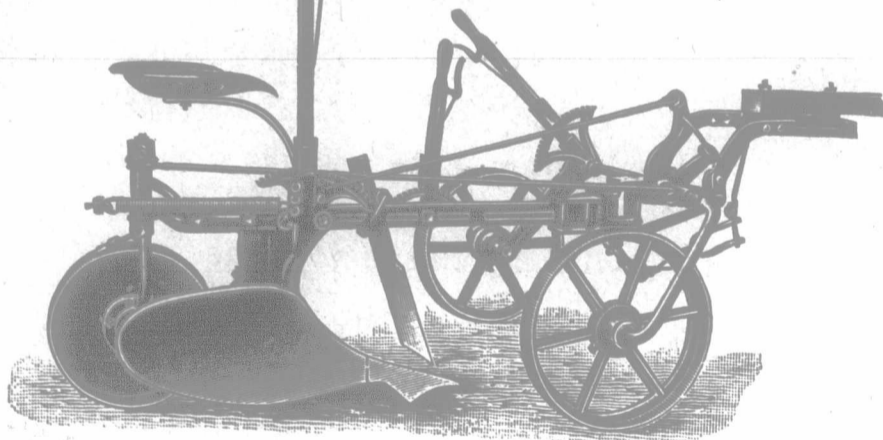

THE old, reliable Ford Chassis—Stream line effect—crown fenders—tapered hood—new radiator with increased cooling surface.

Chassis - \$450	Coupelet - \$695
Runabout 475	Town Car 780
Touring Car 495	Sedan - 890

No. 9
ROB ROY RIDING PLOW

Direct from manufacturer to farmer. Save the agents commission. Write for catalogue and prices.

Dick Agricultural Works, Bolton, Ontario

THE DICK

Lever Plow Wheel Attachment

will fit all makes of single walking plows. Any boy that can drive a team is capable, with this Attachment, of doing as good work as the best plowman. Write for full particulars and illustrated catalogue.