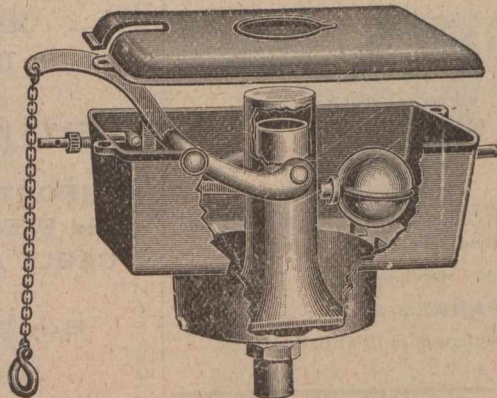

Telegraphic Address:
Alabaster, Birmingham.

Alabaster & Wilson
LEGGE LANE,
Birmingham,
ENGLAND.

WEDDING RING DEPARTMENT.

BEST FINISH WEDDING RINGS, 22-CT., 18-CT., 9-CT.

These Drawings are
to Scale,

and show a 3½ dwt. 9-ct., 4½ dwt.
18-ct., and 5 dwt. 22-ct. WEDDING
RING of each shape, and section
of same.

Order Shapes under Name given. Names in Rings indicate Shapes. All Made to Order.

Dart Spring & Safe Company

Manufacturers of

BENT STEEL, FIRE AND BURGLAR

PROOF SAFES.

West Bromwich, - ENGLAND

Special Prices to Canadians under the New Tariff, 33 1-3 per cent. in favour of Great Britain.

... TRY ...

John Wheeler & Son,

For Water Closet Cisterns and Pumps, etc.

**LANGLEY, Near
Birmingham, Eng.**

Special Prices to Canadians under New Tariff, 33 1-3 per cent. in favour of Great Britain.

DOCKS!