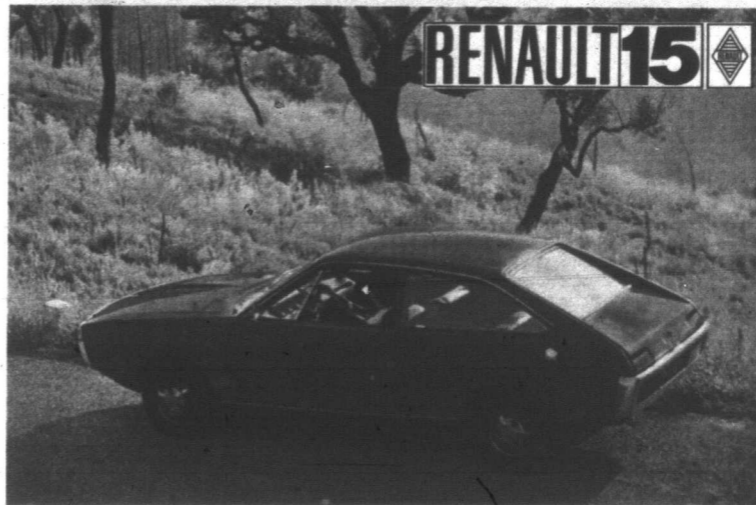

Paint-a-Car happens.

Factory quality paint jobs from $69.95

We invented Paint-a-Car to take the heavy expense out of car painting. And it works. If it's well scrubbed we'll paint your ordinary sized car for $69.95.

If it needs special preparation it costs a little more. If it's a luxury sized car or a wagon it will cost a little more. But you'll still save. In fact you'll save about half of what car painting usually costs.

And you'll get a great job. We guarantee it in writing. So come on in and get an estimate. Or call and ask what Paint-a-Car is all about.

Do something for your car. Hasn't it done a lot for you?

3197 LENWORTH DRIVE, MISSISSAUGA, ONTARIO

Directions: Take Wharton Way north from Highway 5 to Lenworth. (Wharton Way is exactly half way between Dixie Road and Hwy. 427.)

CAR BUYERS, COME BACK TO YOUR SENSES.

Test drive the advanced Renault 15

three places in the 1971 Monte Carlo Car Rally (the rally the world watches for results).

There's much to tell about the Renault 15. So come back to your senses about cars... and come and talk to us about the new Renault 15. Thank you.

GLENLEVEN MOTORS LTD.

2388 ROYAL WINDSOR DRIVE

OAKVILLE, ONTARIO

TELEPHONE 845-7575

**HAVE A SAFE HOLIDAY!!
BE SURE TO VISIT PARSONS FIRST!**

**Your Best 4-Ply Nylon Tire Value!
GOODYEAR SAFETY ALL-WEATHER**

AS LOW AS $17⁴⁵ each
5.20-10, 5.50-12, 5.20-13
BLACKWALL