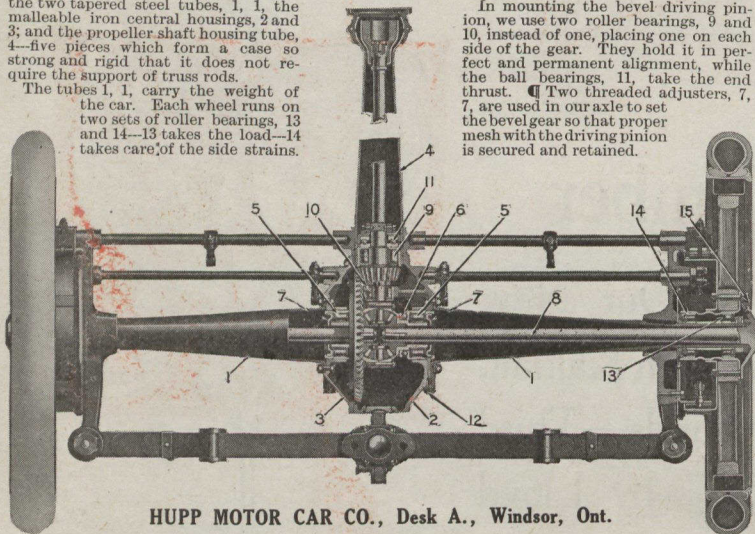

HUPP MOTOR CAR CO., Desk A., Windsor, Ont.