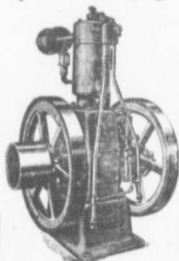

Do 10 Hours Work
of 4 or 5 Horses
for 75c to $1.00