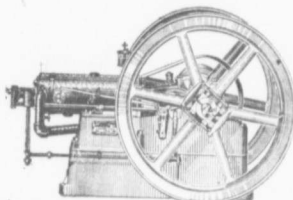

Do 10 Hours Work
of 4 or 5 Horses
for 75c to $1.00