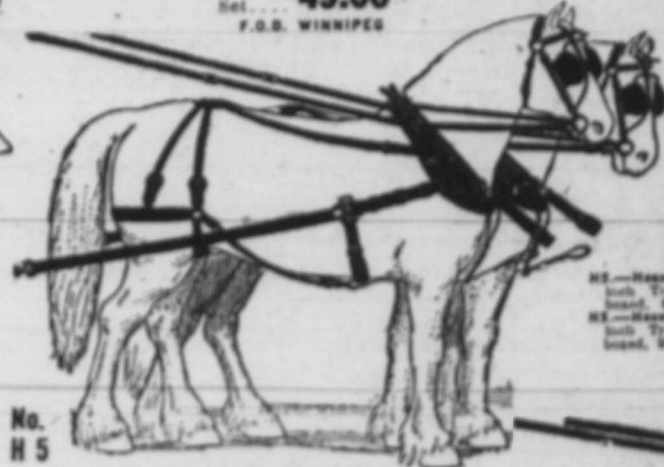

Heavy Team Plow Harness

H7.—Plowing harness should have strength first. This set gives you traces that are exceptionally strong and well made and flexible. A very fine set of harness for its purpose.

SPECIFICATIONS

Bridles—1 1/2 inch Cheek, Concord Winkers, Flat Check in Hame, Box Lunge, Round Winker Stay. Hames—Rust Proof Steel, Heavy, with Concord Bolt. Hame Straps—1 inch. Hame Type—1 1/2 inch for Bolt Hames. Belly-Bands—Folded. Lines—1 inch.

Breast Straps—1 1/2 inch, with and bright Setae. Hames—No. 2 Varsity, I.O.T. Pads—1 1/2 inch lunge with 1 1/2 inch lunge and convey lunge at end, 1 inch lunge strap lunge. H7.—Heavy Team Plow Harness, less Collars. Weight, boxed, 70 lbs. 35.00 35.30 35.50

To be sure you are buying profitably you should have our Catalog "G"

Spring work will start with a rush one of these days and your horses should be in shape to dig right in when it does start. Remember January and February are gone, and April is less than a month away. See that your implements, your hitch eveners, and the other necessary things are ready for the field as well as your harness. Our warehouses at Winnipeg, Regina and Calgary have big stocks of seasonable goods on hand now, ready for delivery. Tell us what you want, and we'll help you get it.