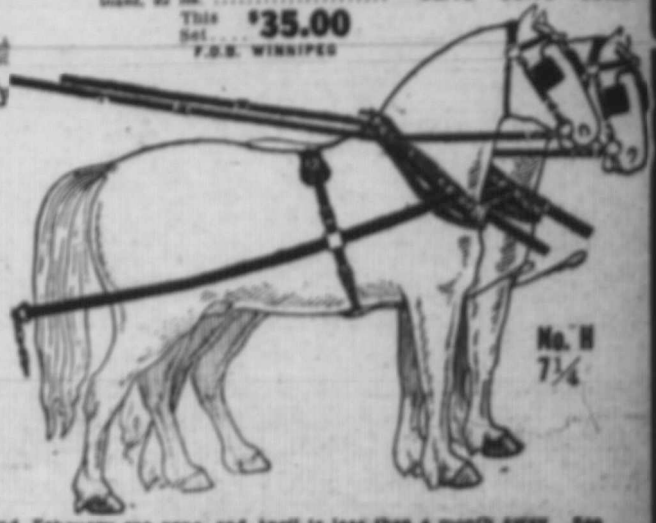

Other Styles are shown in our 1917 Catalog

Pages 67 to 73 in our new Catalog are devoted to all styles of harness and parts. These supplies cover practically everything you may need for your horses or oxen, and include ox harness, horse blankets, team lines, halters, tie straps, collars, sweat pads, martingales, hame straps, breast straps, ring bits, steel hames, snaps, chains, brushes, curry combs and so on, at prices worth considering.

If You Haven't got one of the new G.G.G. Catalogs use this Coupon

G.G.G. Mar. 7

USE THIS COUPON FOR THE NEW G.G.G. CATALOG—FREE.

THE GRAIN GROWERS' GRAIN CO. LTD.

Please send me a copy of Catalog G as advertised in The Grain Growers' Guide.

Name

Address

Don't forget our Grain and Livestock Departments.

The Grain Growers' Grain Co. Ltd

Branches at REGINA, SASK. CALGARY, ALTA. PORT WILLIAM, ONT.

Winnipeg - Manitoba

Agency at NEW WESTMINSTER British Columbia