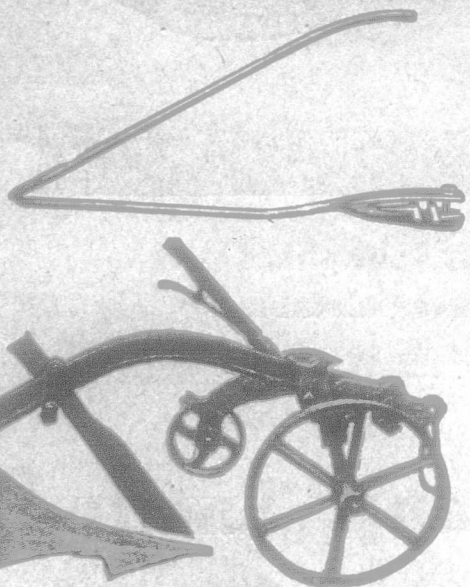

## DICK

(Patented)

### Lying Grain Lifter

to fit any make of a binder.  
Also the famous

## THE WONDERFUL GILSON

"SIMPLY CAN'T BE CLOGGED. The simple, scientific, carefully worked-out construction of the light running Gilson Silo Filler makes it absolutely impossible to clog the throat of the blower. The Gilson is the lightest running blower cutter made. It has broken all records for high elevation and rapid work with light power. A 4 h.p. operates the small size splendidly. Made in three sizes to suit any power. The Gilson is rightly called the