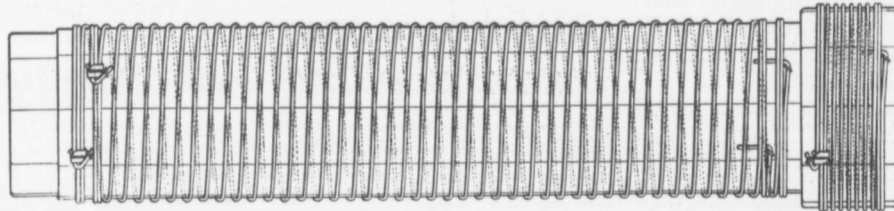

PACIFIC COAST PIPE CO., LIMITED, - P.O. BOX 563 VANCOUVER, B.C.

**Machine Banded
Wood Stave
Water Pipe**

Last year we made 75 miles of pipe of various sizes; one line alone being over 10 miles of high pressure 8-inch pipe for a pumping plant for the C.P. Ry. Co.

**WRITE FOR CATALOGUE
FULL PARTICULARS AND ESTIMATES FURNISHED**

CANADIAN PIPE COMPANY LTD.
HEAD OFFICE VANCOUVER B.C. P.O. BOX 915.

CALVANIZED WIRE SWOUND WOODEN PIPE

No frost breaks, no corrosion. No electrolysis. It is easily and cheaply laid.
Its carrying capacity is never decreased by rust.

The Dominion Wire Wound Wood Water Pipe

Showing special method of winding with two independent parallel wires.
The great advantage of this is, that in event of one wire becoming damaged the pipe still retains a factor of safety of 2.5.