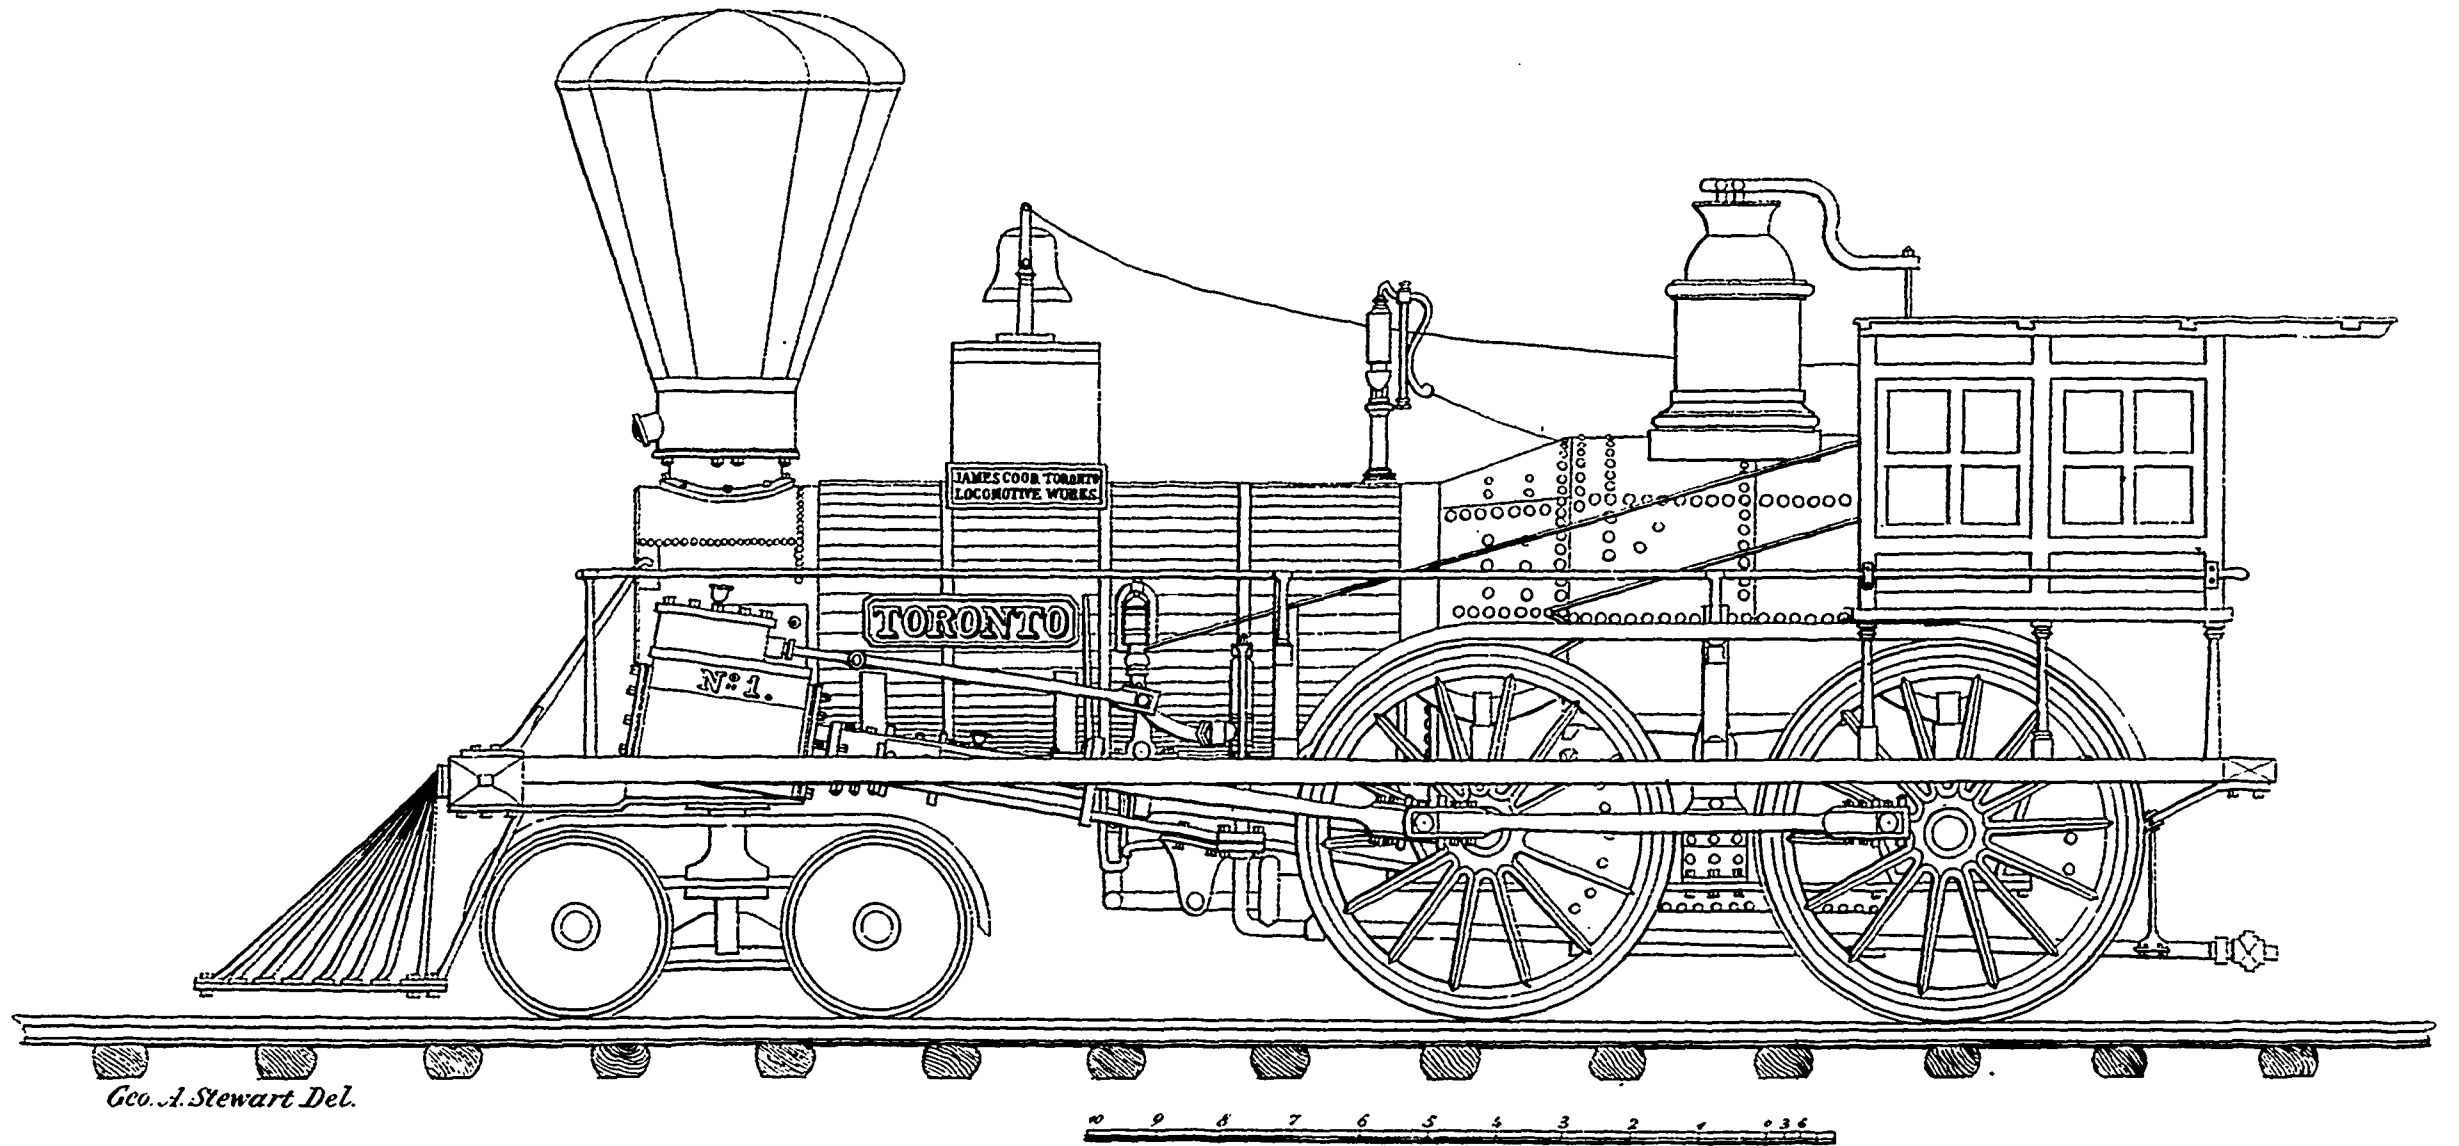

C 92279

Geo. A. Stewart Del.

Scale of Feet.

# MR GOOD'S LOCOMOTIVE ENGINE TORONTO.

High Scobie Lith. Toronto.