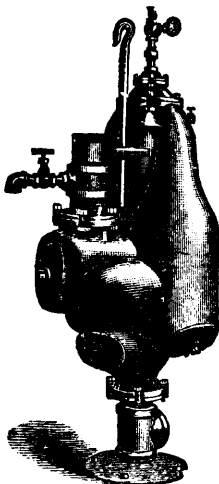

**The Pulsometer**  
**STEAM PUMP**

OFTEN IMITATED  
BUT NEVER . . . .  
EQUALLED . . . .

The handiest simplest and most efficient steam pump for general Mining, Quarrying and Contractors' purposes.

Muddy or Catty Liquids  
Handled without wear.

Descriptive Catalogue with prices, furnished on application.

**PULSOMETER STEAM PUMP CO.**

NEW YORK, U.S.A.  
A. R. WILLIAMS, Toronto and Montreal,  
Selling Agent for Canada.

See for Catalogue and Price List to  
**THE JOHN MORROW MACHINE SCREW CO.**  
INGERSOLL, ONT.  
Mfrs. of Set, Cap and Special Screws, Studs, Finished Nuts, &c.