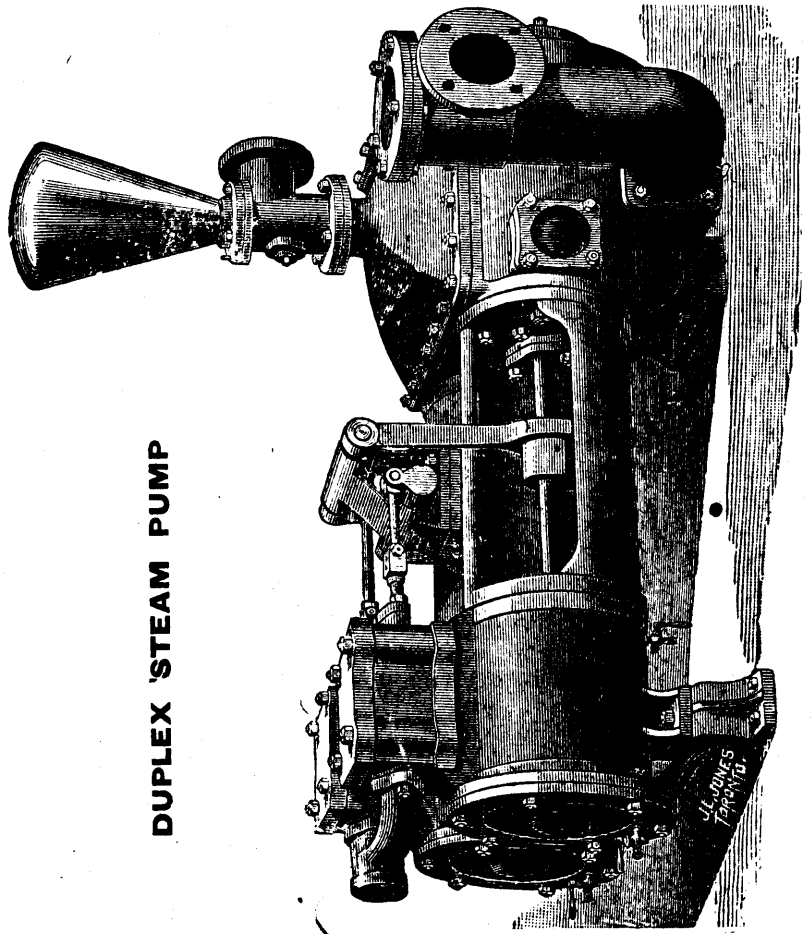

NORTHEY & CO'S STEAM PUMP WORKS, Toronto, Ontario.

SIMPLE STEAM PUMP.
Flat Cap Pattern.

DUPLEX STEAM PUMP

SPECIAL STEAM PUMP.

Steam Pumps of the best and latest designs for mining purposes, Boiler Feeding, Fire Protection, and General Water Supply, Etc.