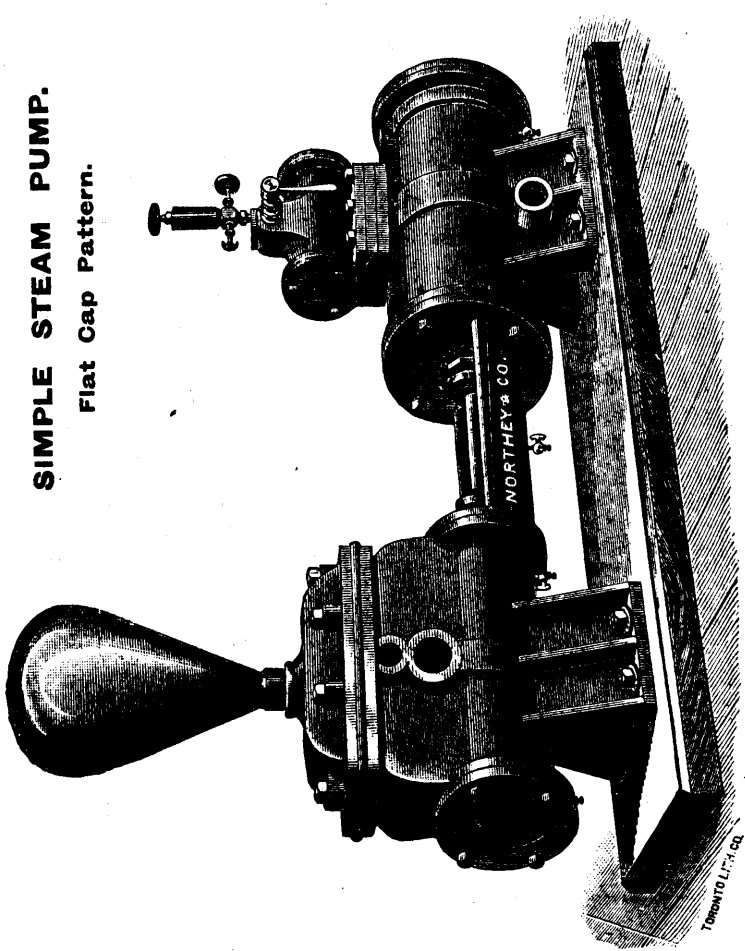

NORTHEY & CO'S STEAM PUMP WORKS, Toronto, Ontario.

SIMPLE STEAM PUMP.
Flat Cap Pattern.

DUPLEX STEAM PUMP

SPECIAL STEAM PUMP.

Steam Pumps of the best and latest designs for mining purposes, Boiler Feeding, Fire Protection, and General Water Supply, Etc.