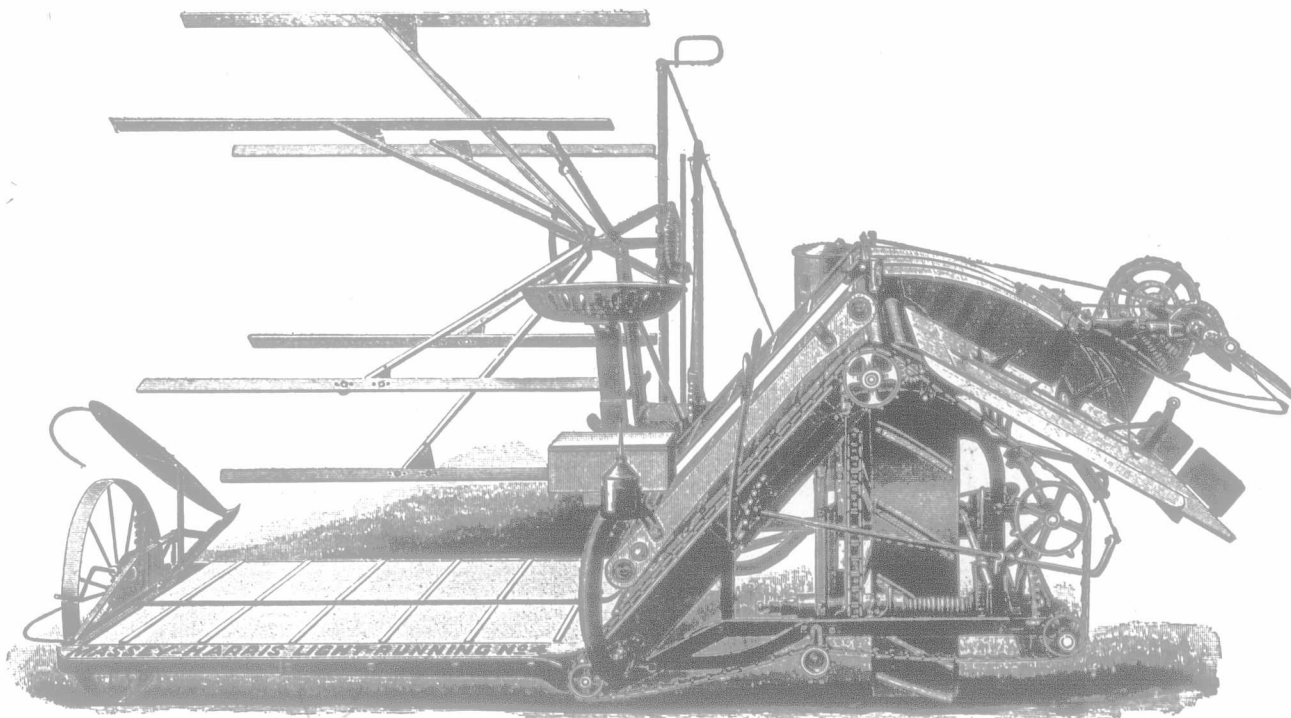

## THE Binder

That has won a unique place for

**STRENGTH,  
LIGHTNESS,  
SIMPLICITY.**

Unsurpassed for  
Cutting, Elevating,  
Binding.

## MASSEY-HARRIS Mowers

Sizes :  
4 1-2 feet to 7 feet.

**LIGHT OF DRAFT,  
SMOOTH  
RUNNING,  
CLEAN CUTTING.**

## SELF-DUMPING Hay Rakes

Sharpes, 8 and 10 feet.  
Massey-Harris, all steel,  
9 1-2 to 12 feet.

**IMPROVED WORKING  
QUALITIES.  
BEST OF MATERIAL.**

**BRANCHES : WINNIPEG, REGINA, CALGARY.**

*In answering any advertisement on this page, kindly mention the FARMER'S ADVOCATE.*