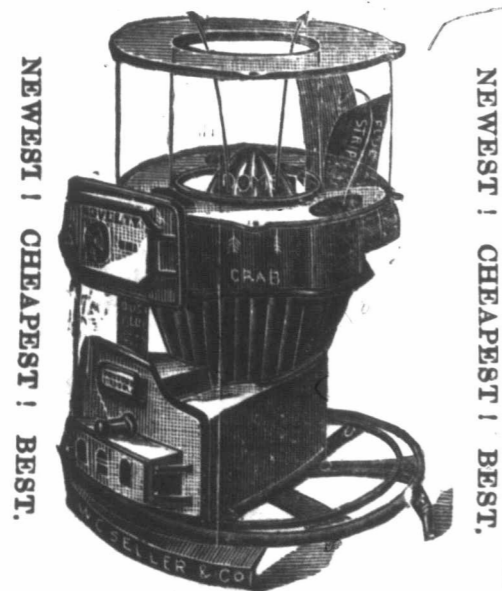

*These Steamers have Saloon, State-rooms Music Rooms, Smoking-room and Bath-rooms, amidships, where but little motion is felt, and they carry neither Cattle nor Sheep. The rooms are all outside.

*The accommodation for SECOND CABIN on these Steamers is exceptionally good, and well worthy the attention of the travelling public.

The "Vancouver" is lighted throughout with the Electric Light, and has proved herself one of the fastest Steamers in the Atlantic trade.

Passengers can embark at Montreal if they so desire.

The last train connecting with the mail steamer at Quebec leaves Toronto on the Wednesday morning.

Special rates for Clergymen and their wives. Apply to GZOWSKI & BUCHAN, 24 King St. E.

or to G. W. TORRANOH,
18 Front Street West, Toronto

Buy Your SEEDS and FLOWERS

FROM
SLIGHT

WEDDING BOUQUETS & FLORAL OFFERINGS.

TREES!
Best Stock in Canada.
Fruit & Ornamental Trees
Norway Spruce.
BEDDING PLANTS.
Dahlia & Gladiolus,
Tuberose, Bermuda Lilies,
etc., etc.
H. SLIGHT,
CITY NURSERIES,
407 Yonge St., Toronto

THE NAPANEE PAPER COMPANY
NAPANEE, ONT.

—MANUFACTURERS OF NOS. 2 AND 3—

White Colored & Toned Printing Papers
News & Colored Papers a Specialty.

Western Agency - 113 Bay St., Toronto

GEO. F. CHALLER, AGENT.

The DOMINION CHURCHMAN is printed on our paper.

TORONTO FURNACE COMPANY,
8 & 10 Queen Street East,

Manufacturers of
The Novelty Steel Plate Furnaces.

Estimates for all classes of buildings, Churches, Schools, Residences, etc. Send for Catalogue and estimates.

T. LUMB'S
Steam Carpet Cleaning Works.
171 Centre Street, Toronto.

Machinery with latest improvements for cleaning of all kinds. Especially adapted for fine Rugs; Axminster, Wilton, Velvet, Brussels, and all pile carpets; the Goods are made to look almost like new, without in the least injuring the Fabrics. Carpets made over, altered, and refitted on short notice.
TELEPHONE 1297.