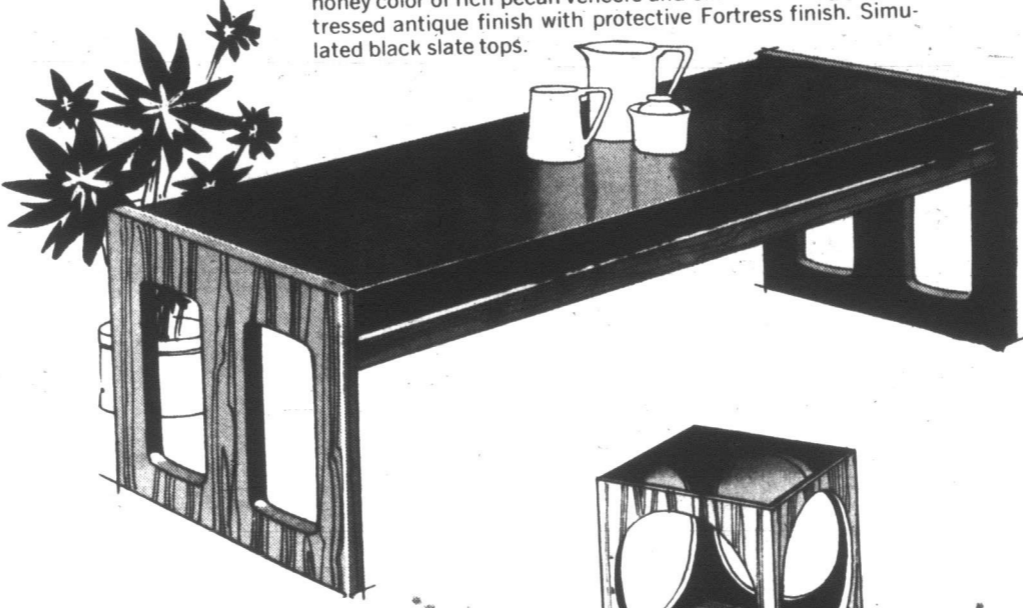

SAVE ON SUPERB ACCENT TABLES

1/2 PRICE FACTORY CLEARANCE KROEHLER CONTEMPORARY TABLES

FANTASTIC FACTORY CLEARANCE OF CONTEMPORARY TABLES BY KROEHLER. The "penthouse" collection, a bold expression of today's look in modern living room tables. Rich, warm burnt honey color of rich pecan veneers and elm solids. Slightly distressed antique finish with protective Fortress finish. Simulated black slate tops.

$ **49**⁹⁵ EA.

$ **59**⁹⁵

French Provincial Accent Tables

Quality crafted by Wunder in genuine fruitwood veneers and solids with a rich hand rubbed cherry finish. Gracefully turned cabriole legs and shaped edges.

- **ROUND TABLE LAMP** $57
  22" Diameter
  22" high. **NOW**
- **END TABLES** $55
  28" x 17 1/2" x 22" high. **NOW**
- **COMMUNE TABLES** $78
  with drawer 28" x 18" x 22" high. **NOW**
- **NEST OF TABLES** $89
  24" x 16" x 22" high. **NOW**
- **COCKTAIL TABLES** $65
  50" x 22" x 16" high. **NOW**

Tables by the hundreds in every style and finish available. Such name brands as PEPLER, HESPELER, WUNDER, DEILCRAFT, KROEHLER, BASSETT, and many more.

The Continental Collection By Kroehler In Beautiful Swedish Walnut With Smoked Glass Tops

These are tables that bring decorative drama to a living room. They are big, bold and radiant with design interest. Superb in every detail with plate glass tops, and sculptured modern lines.

- **Chairside Tables** $79.95
  18 1/2" x 18 1/2" x 18 1/2" high. **NOW**
- **Commode Tables** $99.95
  with drawer.
  22 1/2" x 28 1/2" x 20" high. **NOW**
- **Hexagon Tables** $119.95
  30 3/4" x 26 1/2" x 20" high. **NOW**
- **Cocktail Tables** $129.95
  60" x 20 1/2" x 14 1/2" high. **NOW**

All tables
Exactly as
illustrated

Discover that Leon's do sell better quality furniture at better prices!