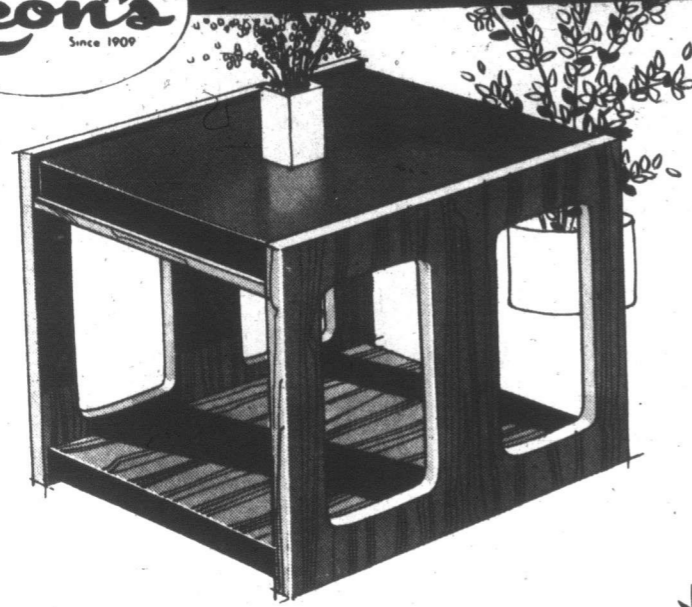

SAVE ON SUPERB ACCENT TABLES

COCKTAIL TABLES
50" x 20" x 15" high
END TABLES WITH SHELF
28" x 22" x 20"
Manufacturer's Suggested list \$110.00 each
NOW EACH

1/2 PRICE FACTORY CLEARANCE KROEHLER CONTEMPORARY TABLES

HEXAGON COMMODES WITH DOORS
24" x 20" x 20"
Manufacturer's Suggested List price \$132.00
NOW

\$ **49**⁹⁵ EA.

\$ **59**⁹⁵

French Provincial Accent Tables

Quality crafted by Wunder in genuine fruitwood veneers and solids with a rich hand rubbed cherry finish. Gracefully turned cabriole legs and shaped edges.