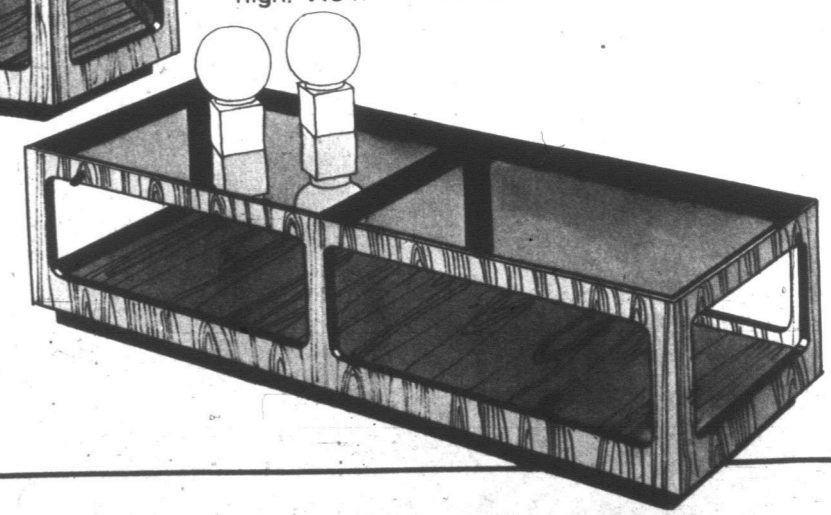

- ROUND TABLE LAMP** \$57
22" Diameter
22" high. **NOW**
- END TABLES** \$55
28" x 17 1/2" x 22" high. **NOW**
- COMMUNE TABLES** \$78
with drawer 28" x 18" x 22" high. **NOW**
- NEST OF TABLES** \$89
24" x 16" x 22" high. **NOW**
- COCKTAIL TABLES** \$65
50" x 22" x 16" high. **NOW**

These are tables that bring decorative drama to a living room. They are big, bold and radiant with design interest. Superb in every detail with plate glass tops, and sculptured modern lines.

- Chairside Tables** \$79.95
18 1/2" x 18 1/2" x 18 1/2" high. **NOW**
- Commode Tables** \$99.95
with drawer.
22 1/2" x 28 1/2" x 20" high. **NOW**
- Hexagon Tables** \$119.95
30 3/4" x 26 1/2" x 20" high. **NOW**
- Cocktail Tables** \$129.95
60" x 20 1/2" x 14 1/2" high. **NOW**