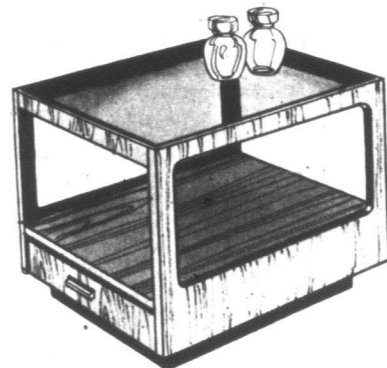

French Provincial Accent Tables

Quality crafted by Wunder in genuine fruitwood veneers and solids with a rich hand rubbed cherry finish. Gracefully turned cabriole legs and shaped edges.

- **ROUND TABLE LAMP** $57
  22" Diameter
  22" high. **NOW**
- **END TABLES** $55
  28" x 17 1/2" x 22" high. **NOW**
- **COMMUNE TABLES** $78
  with drawer 28" x 18" x 22" high. **NOW**
- **NEST OF TABLES** $89
  24" x 16" x 22" high. **NOW**
- **COCKTAIL TABLES** $65
  50" x 22" x 16" high. **NOW**

Tables by the hundreds in every style and finish available. Such name brands as PEPLER, HESPELER, WUNDER, DEILCRAFT, KROEHLER, BASSETT, and many more.