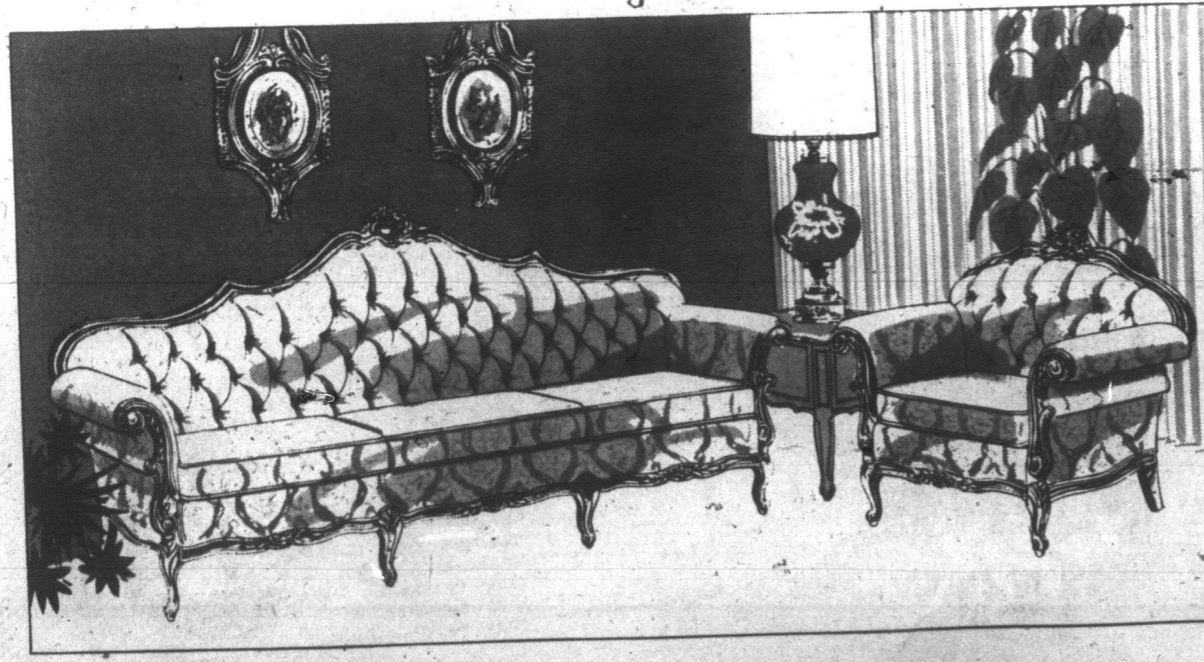

Discover that Leon's do sell better quality furniture at better prices!

PROVINCIAL. Distinctive French Provincial furniture captures all the elegance and sophistication of a bygone era. The cathedral shaped back is a thing of beauty with its carved framing, shaped and hand tufted. Foam rubber seat cushions for resilient durability and shape retention. Lovely imported cut velvet cover. Cherry fruitwood carved scroll design trim. Covered seat decks. Foam filled backs to give you long lasting, ultimate comfort. 94-inch sofa and chair. **$658**

SEE... a revolutionary new selling method that will enable home-makers to buy Canada's best known furniture at prices that up to now would have been considered impossible. Leon's "supermarket" concept of merchandising home furnishings eliminates much of the expenses of other stores by having the entire operation of warehousing and display under one roof, reducing operating costs by up to 50%. Computer controlled bookkeeping methods cut costs and give you speedier service and delivery. These new 'cost-cutting' techniques, combined with huge volume buying will enable Leon's to bring you the finest in home furnishings at guaranteed lowest prices.