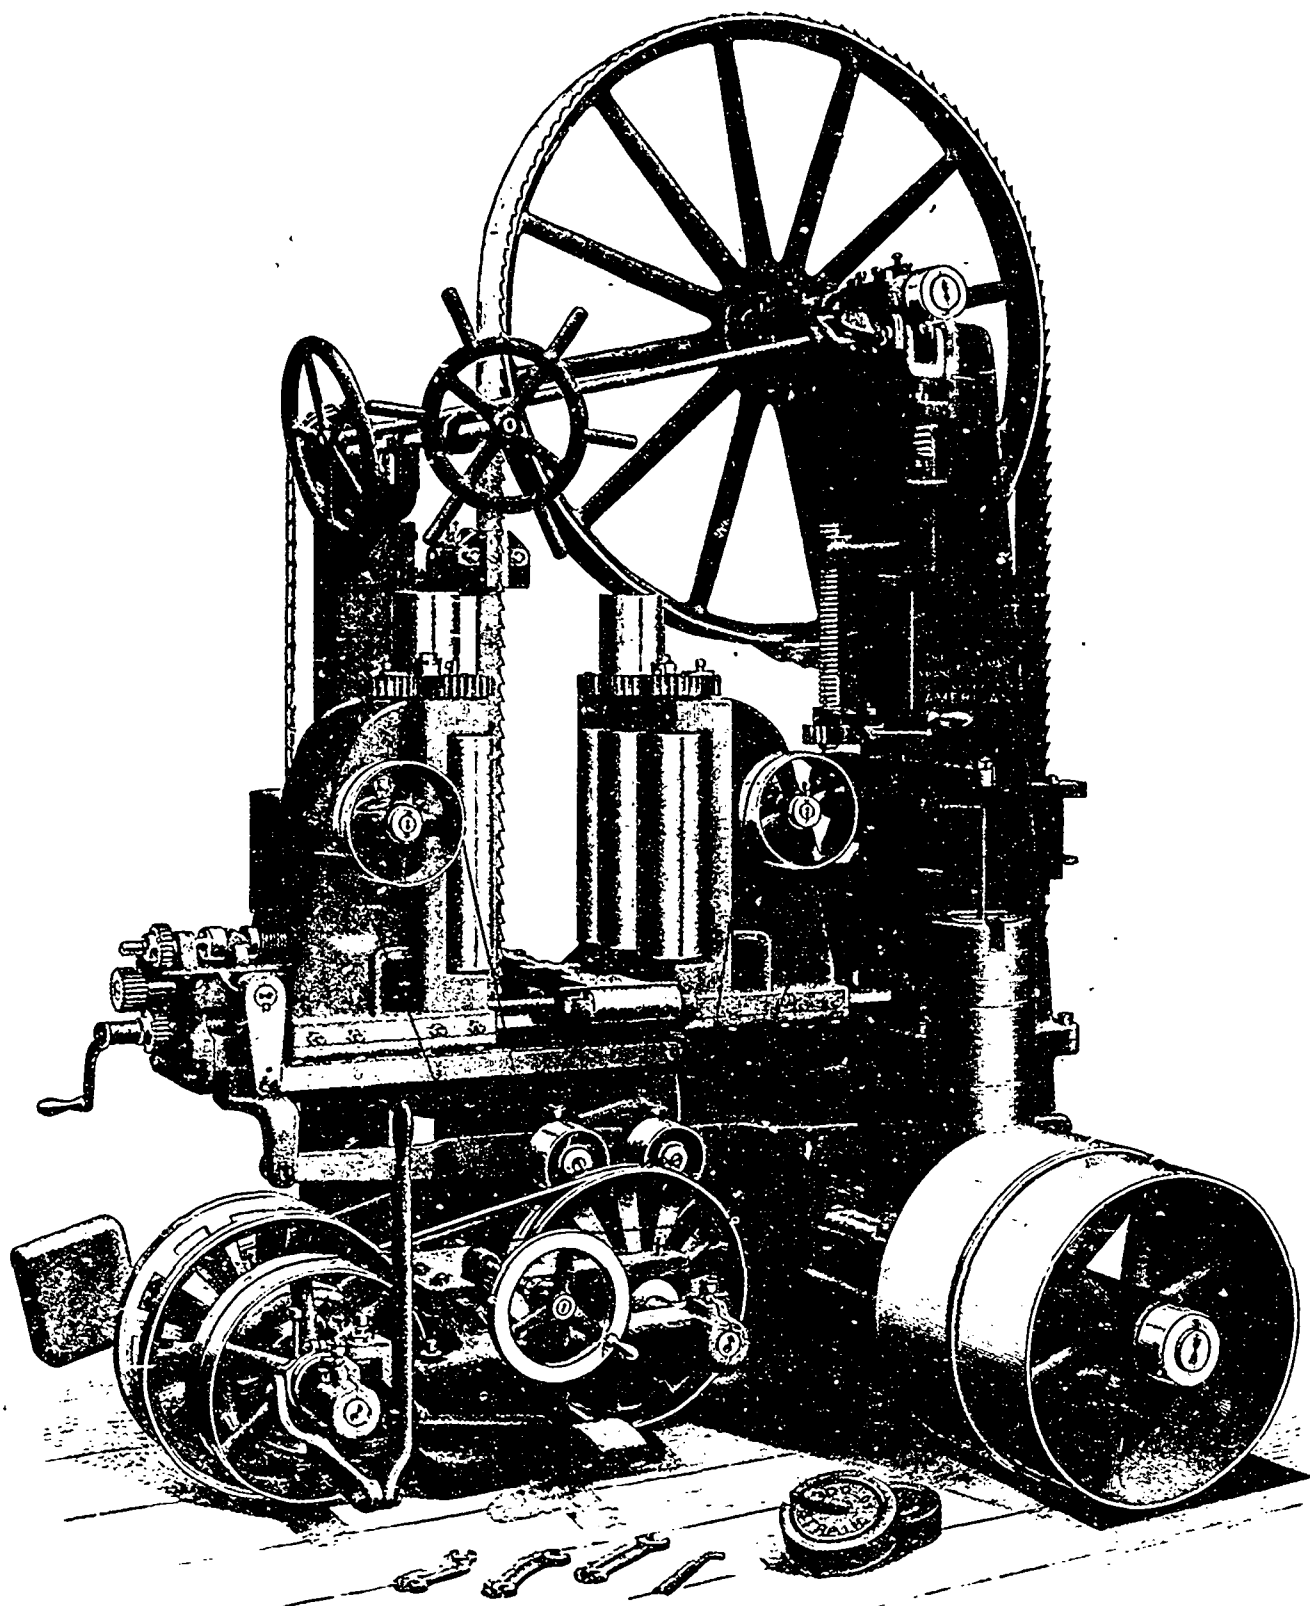

Have You Investigated the Merits of Our

CLEMENT 54 INCH BAND RE-SAW?

Do So Before Buying. It is Heavier, Has a Larger Capacity and Surpasses all Others in Improvements. Give Us a Chance. We Can Convince You.