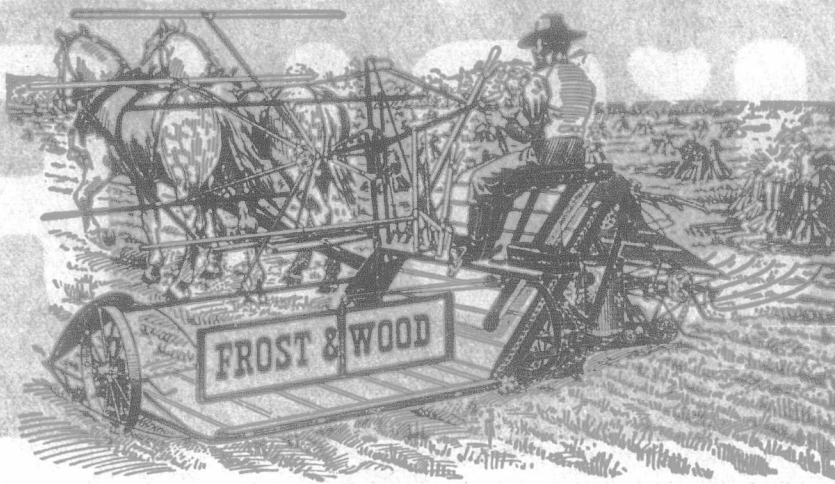

**Briscoe**  
The Car with the Half Million Dollar Motor

**Abundant Power for Hard Pulls**

THE attraction of the graceful Briscoe body lines is irresistible—the performance of the car not excelled even by cars of higher price.

The Briscoe is "there" with the power—its smooth, steady "pull" gives you assurance of a car ready for any emergency.

Prices are all f.o.b. Brockville: Special Touring, \$1350; Standard Touring, \$1225. Prices subject to war tax.

**Get a new Binder this year**

It will be a real economy!

In these times of good prices for farm crops you should equip yourself with a Frost & Wood Binder to make sure of getting the highest possible percentage of your crop.

It will be your best, most willing, most capable "Harvest Hand" for many years to come.

**The easy working FROST & WOOD**

Famous all over Canada for its light draft—due to fine roller bearings at every friction point—its big capacity elevators and its ability to cut any kind of crop, light or heavy, tangled or straight. Drop into our nearest dealer's, sit on the seat of a F. & W. Binder, note the easy reel adjustments that bring every possible straw to the knives. See how accessible and easily understood every working feature is. Note its giant strength and splendid materials and you'll say, with thousands of other successful farmers, "This is the Binder for me."