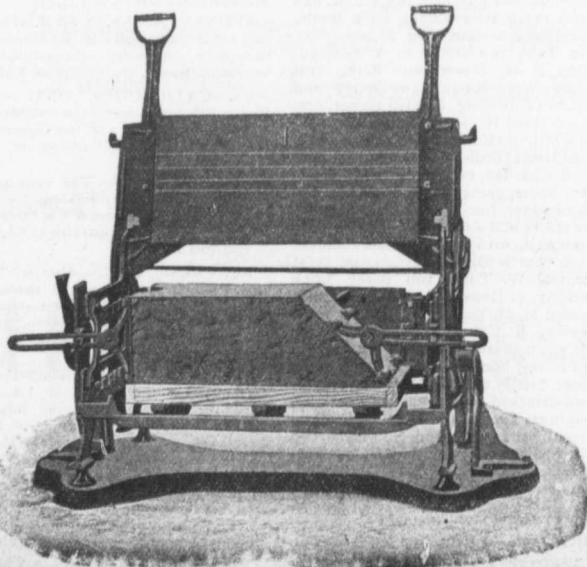

## Somerville Limited

TORONTO 59 Richmond St. East

... Speaks For Itself ...

### THE MILES CONCRETE BUILDING BLOCK MACHINE

Makes 40 Different Sizes of Stone in Any Design, as well as the Specials, viz.:

Water Table, Gable, Circle, Angle, Chimney, Cornice, Pier Blocks, etc.

Catalogues and Information Cheerfully Furnished.