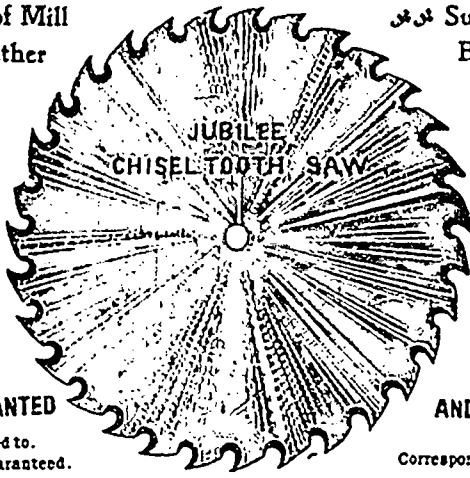

THE JAMES ROBERTSON CO., Limited.

Manufacturers of Saws of All Description

Full line of Mill
Rubber and Leather
Metal, &c., always

Supplies, including
Belting, Babbit
carried in stock.

Head Office:
144 William St.
MONTREAL

Factories at
MONTREAL,
TORONTO,
and
ST. JOHN, N.B.

ALL OUR SAWS
FULLY WARRANTED

Orders promptly attended to.
Satisfaction Guaranteed.

CIRCULAR, GANG
AND MILL SAWS
A SPECIALTY
Correspondence Solicited.

Rice, Lewis & Son