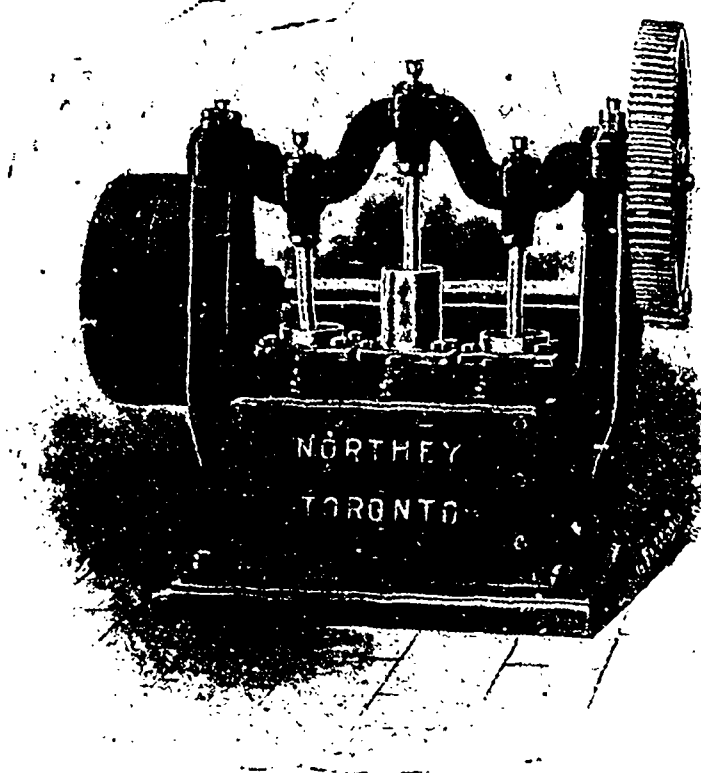

Northey Triplex Power Pump

**FOR BOILER FEEDING
AND
GENERAL PRESSURE PURPOSES**

In the Northey Triplex Power Pump we offer a machine put together with the skill brought by years of experience in pump building, and with full provision made for the varied demands likely to be made upon a pump of this character. A feature of value is that the three cranks are placed 120 degrees apart, thus giving a practically constant flow of water—minimizing strain on pump and economizing power. The pump can be readily repacked and taken up, and all details are carefully worked out. It can be conveniently operated by electricity, by water power, or by belt from engine. Different styles and sizes made to suit all duties.

WE ARE MANUFACTURERS OF OVER FIVE HUNDRED DIFFERENT STYLES AND VARIETIES OF STEAM AND POWER PUMPS FOR STATIONARY AND MARINE PURPOSES. WE INVITE ENQUIRIES FROM ENGINEERS, MINE SUPERINTENDENTS AND OTHERS FOR THEIR REQUIREMENTS IN OUR LINE. CATALOGUES AND SPECIFICATIONS FURNISHED UPON REQUEST.

We are also manufacturers of the Northey Gas and Gasoline Engine which has proved to be the handiest and most convenient power for small or intermittent power users in the market. Suitable for machine shops, pumping and electric light plants, etc. Write for illustrated descriptive booklet.