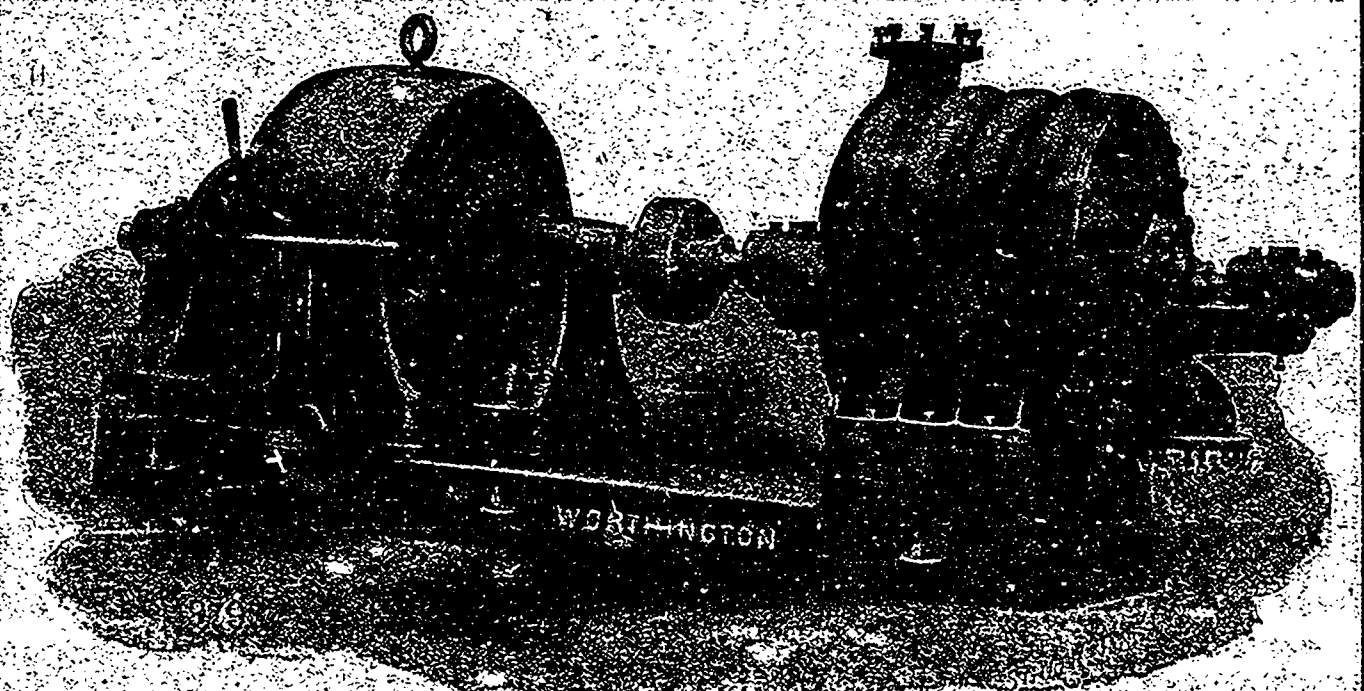

HALIFAX:

Westinghouse Type "O" Induction Motor Driving Double Punch and Shears.

4 Stage Worthington Turbine Pump, Electric Driven

FOR HEADS UP TO 2,000 FEET

The JOHN McDOUGALL CALEDONIAN IRON WORKS CO., Limited