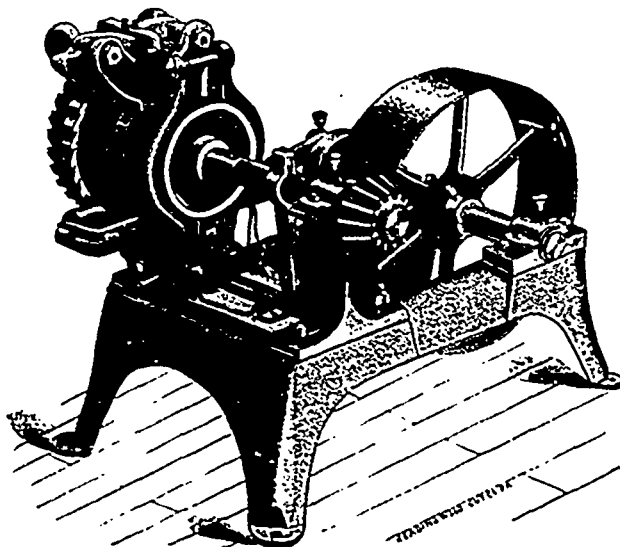

ELECTRIC WATERWHEEL GOVERNOR

PATENTED.

Variations in speed de-
tected by fast running,
sensitive Governor Halls.
Gate movement instantly
set in operation by elec-
tric current. Quick and
powerful action.

Write for particulars.

WM. KENNEDY
& SONS

Owen Sound, Ont.