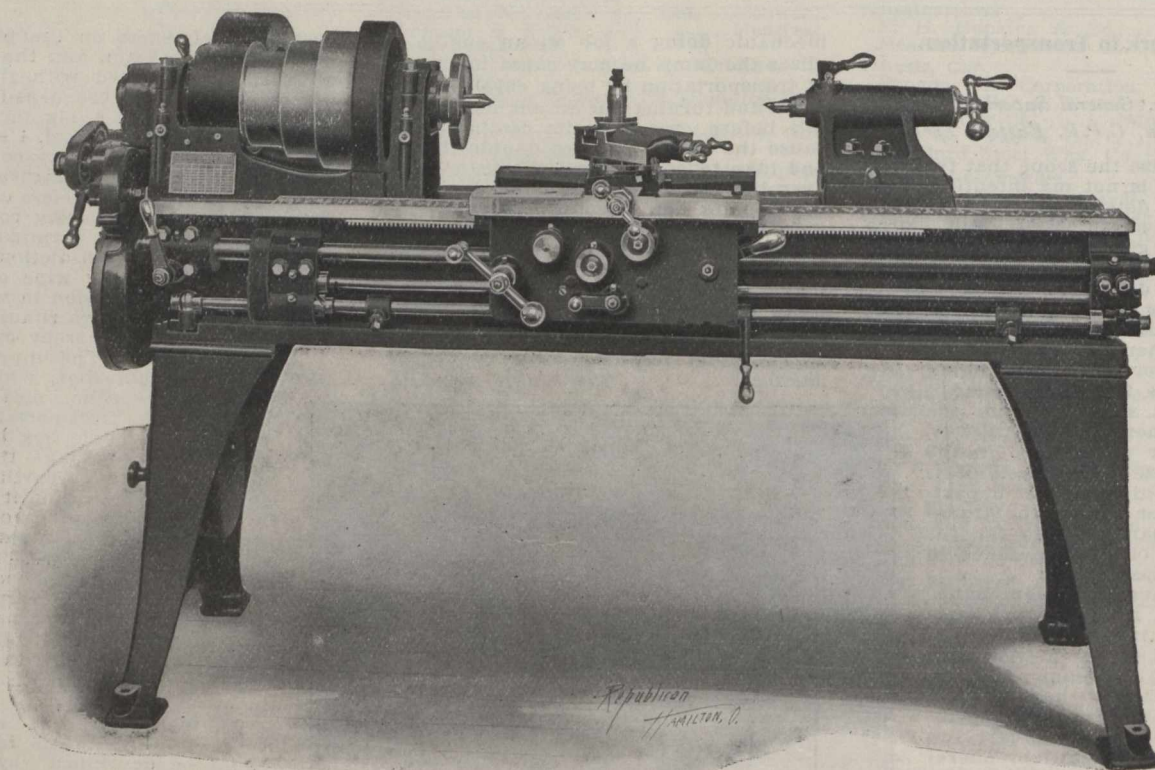

# SPRINGFIELD IDEAL ENGINE LATHE

Ranks  
in  
the  
Highest  
Class  
of  
Tool  
Room  
Lathes

16 in. X  
6 ft. 0 in.  
in  
Stock  
for  
Immed-  
iate  
Deliv-  
ery

We shall be pleased to furnish full particulars on this lathe to anyone who is interested.

We also have a full line of Woodworking Machinery in stock, viz

Band Saws  
Shapers  
Saw Benches  
Planers  
Post Borers

Two-Saw Edges  
Three-Saw Bolters  
Six-Saw Lath Mills  
38 in. Shingle Machine

ASK FOR PRICES.