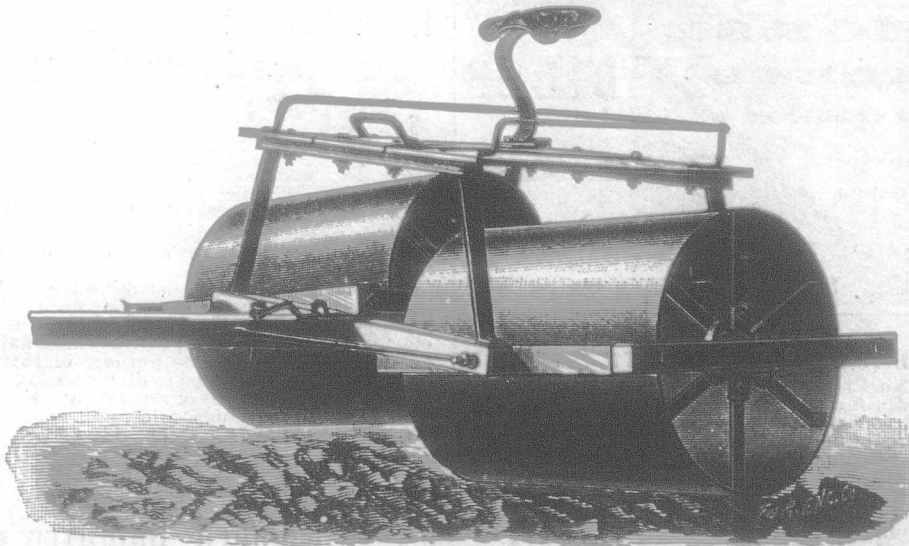

**THE
LOCKED-WIRE
FENCE CO.,
BRANTFORD,
ONT.**

The accompanying cut represents five panels of fence and gate of the LOCKED-WIRE FENCE which is now built with improved corrugated hardened steel stay and Bessemer steel clamp, a combination which is proof against the most unruly stock or designing men. The crimp in the wire, in combination with steel clamp, when locked acts as a spring, adjusting the fence to heat or cold.

**PERFECTLY—
Safe, Stronger, Better
AND CHEAPER**
than any other fence, and without doubt the best fence on the American continent.

All persons having wire fences erected in the past, should use the stays and steel clamps of the Locked-Wire Fence Co. on them. The crimp consumes all the slack, makes the fence tight, and adds over 100 per cent. to its value, at a very small cost.

**THE BEST
FENCE
MADE FOR
Farms and
Railroads.**

Agents
Wanted
In every
Township.
Send for circulars and particulars.
Address
THE
LOCKED-WIRE
FENCE CO.,
BRANTFORD, ONT.

The DALE PIVOTED LAND ROLLER (Patented)

A Steel Roller, the drums of which oscillate on pivots and adapt themselves to the unevenness of the ground.

The bearings are the only wearing parts, and are guaranteed to last from Ten to Fifteen Years, and can be replaced at a nominal cost. It rolls all the ground, no matter how rough. There is no axle shaft, no strain, and consequently no wear. It is easily oiled between the drums.