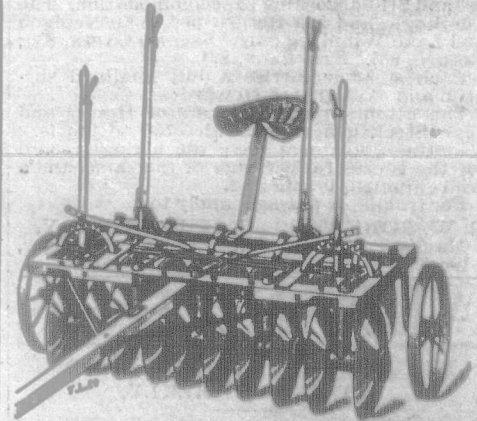

PATENT IMPROVED DOUBLE DISC HARROW

Patented Oct. 17, 1893.

Manufactured at Beamsville Agricultural Implement, Engine and Boiler Works.

Write for Prices, Circulars, etc., to
H. TALLMAN, 4-f-om Beamsville.

PILES Radically Cured.

W. E. BESSEY, M.D., C.M.,

OFFICE: 133 1/2 CHURCH STREET, TORONTO.
SPECIALTY.—Original Treatment of Piles and Rectal Diseases, Stomach and Intestinal Disorders, Chronic, Nervous, Sectional and Wasting Diseases, Genito-Urinary Affections, and Diseases of Women. 6-y-om

The High Speed Family Knitter

Will knit 10 pairs socks per day. Will do all work any plain circular knitting machine will do, from homespun or factory yarn. The most practical family knitter on the market. A child can operate it. Strong, Durable, Simple. Rapid. We guarantee every machine to do good work. Beware of imitations. Agents wanted. Write for particulars. 17-y-om

Dundas Knitting Machine Co., Dundas, Ontario.

400—Holder's High Fruit Farms Nurseries—400
(Four Hundred Acres in Extent.)
Established 1882.

There is no place in Canada where the season is longer than here. Hence we get trees brought to the fullest maturity, capable of withstanding the severest cold. Having one hundred acres in fruit, from which cuttings, buds, scions, etc., are taken, I can safely guarantee the purity of my stock to be equal, if not superior, to any other nursery. The soil is specially adapted to produce vigorous, hardy trees, a grand lot of which are now growing and for sale. All the leading sorts of both old and new varieties deemed worthy of propagation. Catalogues free on application. Agents wanted in every township. 13-y-om E. D. SMITH, Winona, Ontario.

FOR SALE—TWO DELAVAL SEPARATORS

These machines are practically as good as new, they will skim eight hundred pounds of milk per hour EACH, and do it clean; one of them will do the milk for a creamery of 150 to 200 cows. Price low. For further particulars, address—
JOHN SPAGUE & SON,
9-f-om Ameliasburg, P. E. County, Ont.

DRS. ANDERSON & BATES, Surgeons of the Eye, Ear, Throat & Nose, 34 North James St., Hamilton, and 5 College St., Toronto. Sole agents for Prof. North's Earphone for the incurable deaf. A large assortment of artificial eyes on hand. 16-2-y