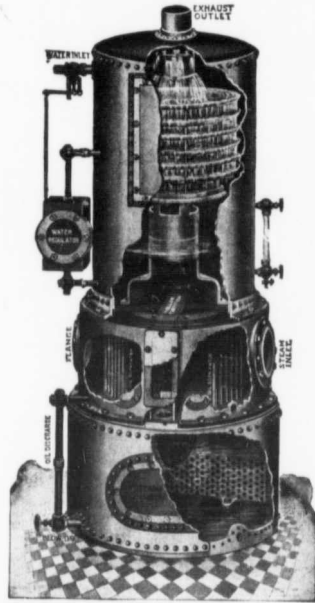

POWER PLANTS

If you need anything in the way of Power Plant Equipment, whether it be Engines, Boilers, Feed-Water Heaters, Traps, Injectors, or Transmission Appliances of any kind or for any purpose, be sure to let us quote on your requirements. We carry a large stock of the most efficient equipment, and our prices will satisfy you. Get our catalogue.

Cookson Feed Water Heater. Sizes in stock: 75, 100, 150, 250 and 300 h.p.

Climax Horizontal Automatic Engine. Sizes in stock: 16, 20, 30 and 50 h.p.

The A. R. WILLIAMS MACHINERY COMPANY LIMITED

Head Office: Front St. West, TORONTO