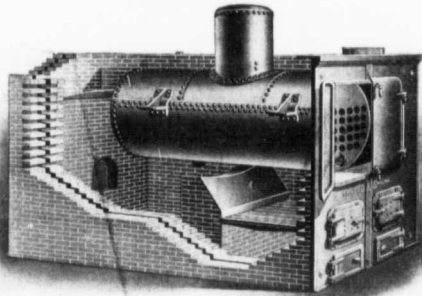

POWER PLANTS

If you need anything in the way of Power Plant Equipment, whether it be Engines, Boilers, Feed-Water Heaters, Traps, Injectors, or Transmission Appliances of any kind or for any purpose, be sure to let us quote on your requirements. We carry a large stock of the most efficient equipment, and our prices will satisfy you. Get our catalogue.

Cookson Feed Water Heater. Sizes in stock: 75, 100, 150, 250 and 300 h.p.

Climax Horizontal Automatic Engine. Sizes in stock: 16, 20, 30 and 50 h.p.

The A. R. WILLIAMS MACHINERY COMPANY LIMITED

Head Office: Front St. West, TORONTO