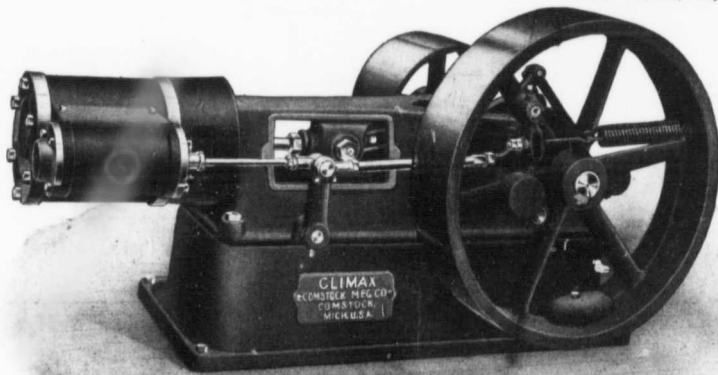

Cookson Feed Water Heater. Sizes in stock: 75, 100, 150, 250 and 300 h.p.

Climax Horizontal Automatic Engine. Sizes in stock: 16, 20, 30 and 50 h.p.

The A. R. WILLIAMS MACHINERY COMPANY LIMITED

Head Office: Front St. West, TORONTO