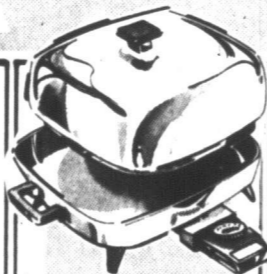

SAY "Charge it" with K MART CREDIT CARD

FOR A LADY... SUNBEAM ELECTRIC SHAVER

K mart Discount Price

17.49

Effortless grooming with a Sunbeam! She'll appreciate the handy built-in light!

NOMA 15 LIGHT INDOOR CHRISTMAS SETS

Reg. K mart Price 3.97 Set DISCOUNT SPECIAL

2.99

TUES. WED. THURS.

Opaque or Transparent! Assorted Red, Green, Yellow, Blue bulbs.

SUNBEAM STEAM & DRY IRON

SUNBEAM BUFFET STYLE

PHILISHAVE 'BEAUTY CAPREY'

MEN'S SHAVE

SUNBEAM CAN OPENER

SUNBEAM ELECTRIC KETTLE

—C10 WED., DEC. 10, 1969

women's