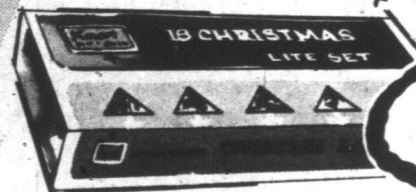

PHILISHAVE DELUXE SPEEDFLEX SHAVER A GIFT THAT A MAN APPRECIATES!

K mart Discount Price

27.49

Clean, smooth shaving is a breeze with a Philishave Speed flex featuring a triple head!