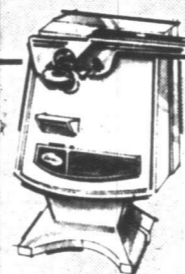

SAY "Charge it" with K MART CREDIT CARD

FOR A LADY... SUNBEAM ELECTRIC SHAVER

K mart Discount Price

17.49

Effortless grooming with a Sunbeam! She'll appreciate the handy built-in light!

NOMA 15 LIGHT INDOOR CHRISTMAS SETS

Reg. K mart Price 3.97 Set DISCOUNT SPECIAL

2.99

TUES. WED. THURS.

Opaque or Transparent! Assorted Red, Green, Yellow, Blue bulbs.

SUNBEAM STEAM & DRY IRON

SUNBEAM BUFFET STYLE

PHILISHAVE 'BEAUTY CAPREY'

MEN'S SHAVE

SUNBEAM CAN OPENER

SUNBEAM ELECTRIC KETTLE

—C10 WED., DEC. 10, 1969

women's