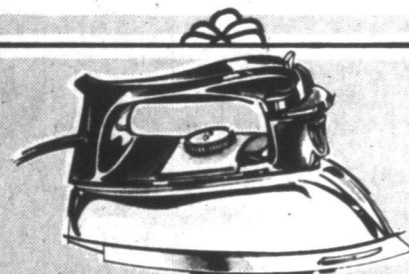

SAY "Charge it" with K MART CREDIT CARD

FOR A LADY... SUNBEAM ELECTRIC SHAVER

K mart Discount Price

17.49

Effortless grooming with a Sunbeam! She'll appreciate the handy built-in light!

NOMA 15 LIGHT INDOOR CHRISTMAS SETS

Reg. K mart Price 3.97 Set DISCOUNT SPECIAL

2.99

TUES. WED. THURS.

Opaque or Transparent! Assorted Red, Green, Yellow, Blue bulbs.

SUNBEAM STEAM & DRY IRON

SUNBEAM BUFFET STYLE

PHILISHAVE 'BEAUTY CAPREY'

MEN'S SHAVE