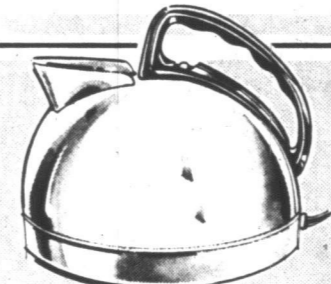

Reg. K mart Price 3.97 Set DISCOUNT SPECIAL

2.99

TUES. WED. THURS.

Opaque or Transparent! Assorted Red, Green, Yellow, Blue bulbs.

SUNBEAM STEAM & DRY IRON

SUNBEAM BUFFET STYLE

PHILISHAVE 'BEAUTY CAPREY'

MEN'S SHAVE

SUNBEAM CAN OPENER

SUNBEAM ELECTRIC KETTLE

—C10 WED., DEC. 10, 1969

women's