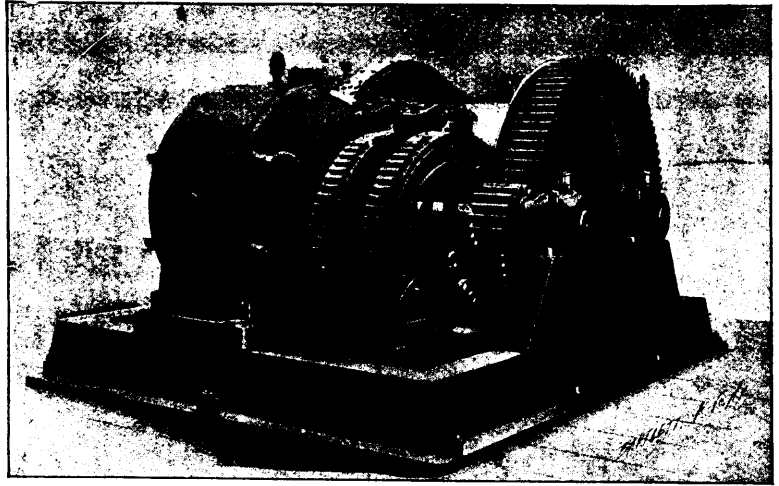

Westinghouse Motors For Mine Work

Give unequalled ease of control in the operation of machinery, and impose no restrictions in regard to either the location or character of the driven apparatus.

Westinghouse Type C Induction Motor Geared to Mine Hoist