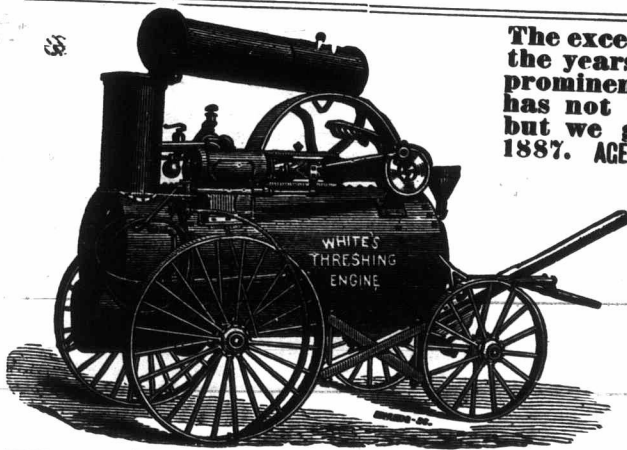

It is licensed by all Insurance Co's and has proved itself to be the most durable.

The Engine for the Northwest is made to burn either coal, wood or straw. Farmers, procure a Genuine White Threshing Engine at the Forest City Machine Works, London, Ont., Can.

GEORGE WHITE, Proprietor and Manager
H. B. WHITE, Supt. of Machinist Dept.
A. W. WHITE, Supt. of Erecting Dept.
HUB. J. WHITE, Secretary-Treasurer.
F. J. WHITE, Assistant-Secretary.
The engines may be seen at Van Tassal's foot bridge warehouse, Belleville 255-r