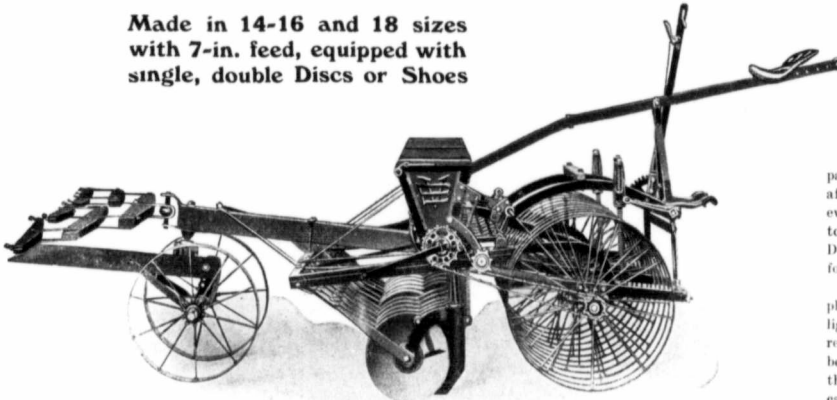

JOHN DEERE IMPLEMENTS

Light Draft Van Brunt Drills

With Closed Side Delivery

THE LIGHT DRAFT VAN BRUNT DRILL

will help you to increase your yield per acre. Every grain is covered. The seed is deposited near the centre of the disc at the point where the furrow is wide open—not outside the disc circle, after the furrow is closed, as is found on other drills. The seed is not touched or distributed by the upward turn of the discs, but is planted at a uniform depth.

Every Kernel Counts. The Van Brunt Deposits and Covers them all at an Even Depth.

THE LIGHT DRAFT VAN BRUNT DRILL

has an adjustable force feed device, which compels accurate seeding. Every feed deposits the same quantity in a continuous, even stream. It does not deposit a bunch of seed in one place and then skip a certain distance. Equipped with gear drive makes it positive and accurate, and it can be regulated without changing gears to sow any quantity from a few pounds per acre to the required number of bushels per acre. This is an exclusive Van Brunt feature; you will not find it on any other drill.

MORE BUSHELS TO THE ACRE

If you seed with a Van Brunt Drill that will effectively seed any soil that can be seeded. Made in sizes 12, 14, 16, 18, 20, 22 and 24. We replace free all disc bearings that wear out.

THE VAN BRUNT PRESS DRILL

Made in 14-16 and 18 sizes with 7-in. feed, equipped with single, double Discs or Shoes

WRITE FOR DRILL CATALOGUE

The purpose of this machine is to pack the soil firmly around the seed, after it has been deposited at an even depth. Where this is required to be done, the Van Brunt Low Down Press Drill is the ideal drill for this purpose.