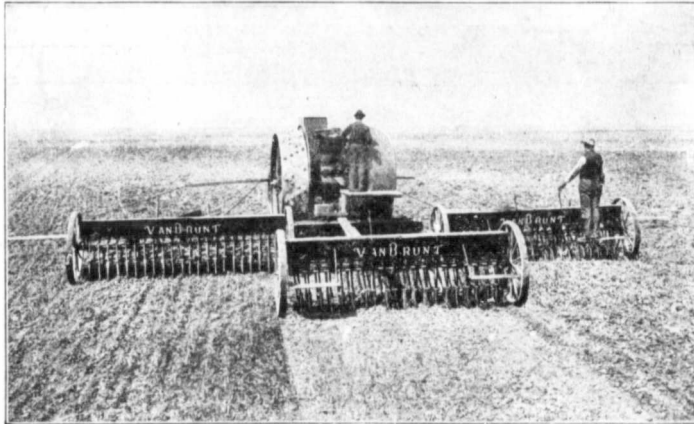

JOHN DEERE IMPLEMENTS

Light Draft Van Brunt Drills

With Closed Side Delivery

THE LIGHT DRAFT VAN BRUNT DRILL

will help you to increase your yield per acre. Every grain is covered. The seed is deposited near the centre of the disc at the point where the furrow is wide open—not outside the disc circle, after the furrow is closed, as is found on other drills. The seed is not touched or distributed by the upward turn of the discs, but is planted at a uniform depth.

Every Kernel Counts. The Van Brunt Deposits and Covers them all at an Even Depth.

THE LIGHT DRAFT VAN BRUNT DRILL

has an adjustable force feed device, which compels accurate seeding. Every feed deposits the same quantity in a continuous, even stream. It does not deposit a bunch of seed in one place and then skip a certain distance. Equipped with gear drive makes it positive and accurate, and it can be regulated without changing gears to sow any quantity from a few pounds per acre to the required number of bushels per acre. This is an exclusive Van Brunt feature; you will not find it on any other drill.

MORE BUSHELS TO THE ACRE

If you seed with a Van Brunt Drill that will effectively seed any soil that can be seeded. Made in sizes 12, 14, 16, 18, 20, 22 and 24. We replace free all disc bearings that wear out.

THE VAN BRUNT PRESS DRILL

Made in 14-16 and 18 sizes with 7-in. feed, equipped with single, double Discs or Shoes

WRITE FOR DRILL CATALOGUE

The purpose of this machine is to pack the soil firmly around the seed, after it has been deposited at an even depth. Where this is required to be done, the Van Brunt Low Down Press Drill is the ideal drill for this purpose.