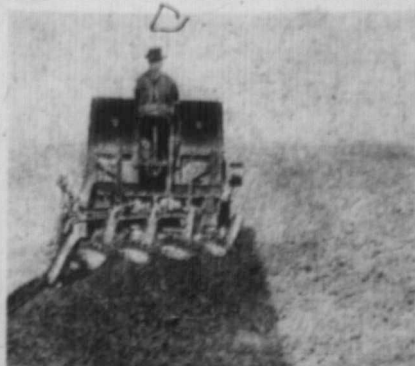

A tractor willing to be judged by what it is, and what it does. The WINONA SPECIAL has established a high-water mark in efficiency. It stands first and alone in a class by itself. A cheap tractor is an expensive investment, a good tractor is a money-saver, and money-maker. The WINONA SPECIAL operates successfully on Kerosene, the cheapest fuel. The WINONA SPECIAL is not an experiment, but mechanically perfected in every detail. Built by skilled mechanics, with the best material. The WINONA SPECIAL is equipped with the famous PIONEER double-opposed motor, very accessible, simple, and economical, which means the heart of the tractor with a long life. Transmission is of Machine Cut, Steel Gears, with three speeds forward and a Heavy Roller Chain drive, all enclosed and running in oil. Drive wheels, 18 inches wide, giving a bearing surface of 36 inches on the soil. Width of traction, 56 inches, or equal to four 14-inch plows, making it unnecessary to run drive wheel in furrow to Eliminate Side Draft. Weight of tractor, 8,000 pounds. Don't delay. Write to-day for particulars, or call and let us demonstrate.

WINONA TRACTOR CO. LIMITED

Distributors

Manufactured by
Pioneer Tractor Manufacturing Company,
Winona, Minnesota.

8th Avenue and St. John Street

REGINA, SASK.