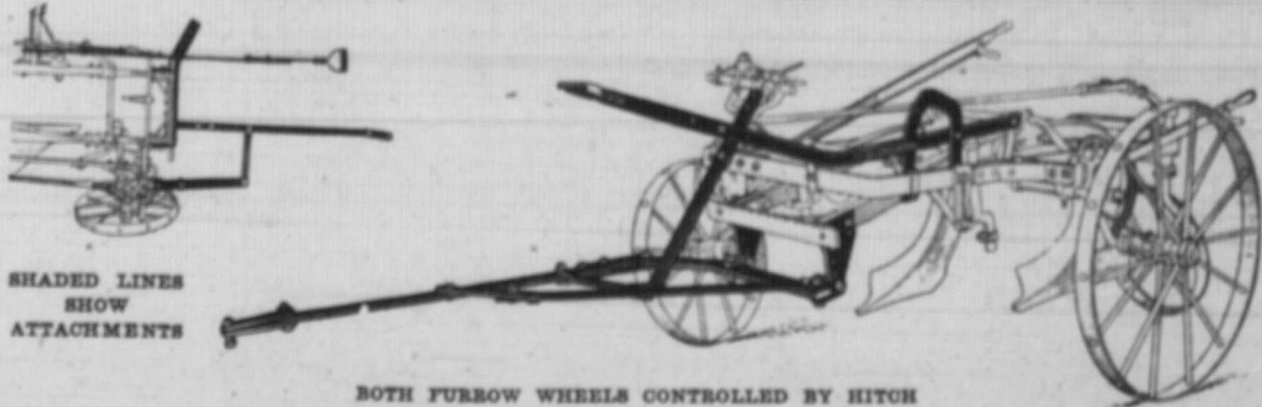

The John Deere Small Tractor Hitch AND LIFTING LEVER ATTACHMENT

SHADED LINES SHOW ATTACHMENTS

BOTH FURROW WHEELS CONTROLLED BY HITCH

Adapted to any new Deere Gang. The John Deere Small Tractor Hitch and lifting lever attachments provide the farmer with an engine and horse plowing outfit in one implement.

Can be applied to any new Deere Gang now in use or may be purchased as an extra with new plow. Alignment and adjustment unchanged.

A ONE-MAN OUTFIT - PERFECT CONTROL

The entire outfit—engine and plow—can be operated by one man, the bottoms can be raised and lowered from the platform of the engine. A few minutes' work only is necessary to change the plow from horse to engine power.

ECONOMY

SATISFACTION

DEERE QUALITY

JOHN DEERE PLOW CO. LTD. WINNIPEG, REGINA, SASKATOON
CALGARY, LETHBRIDGE, EDMONTON