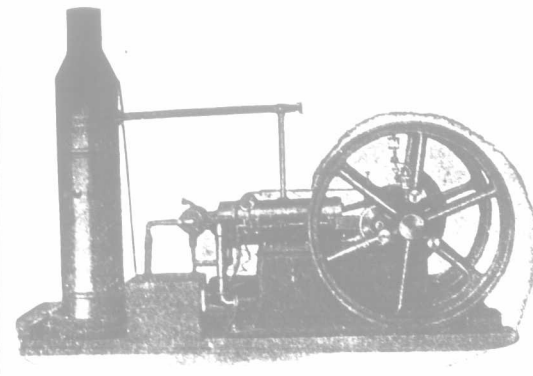

IDEAL GASOLINE ENGINES

1 1/2 TO 40 HORSE-POWER.

Windmills,
Grain Grinders,
Pumps,
Tanks,
Water Boxes,
Concrete Mixers,
Etc., Etc.

SEND FOR CATALOGUE.

Goold, Shapley & Muir Co., Limited
BRANTFORD, CANADA.

Farmers and Cattlemen, Read This!

When you cannot sell your expert cattle at satisfactory prices at home, and wish to ship them to the U.S. country markets, write or wire for shipping rates, and special shipping information to **Donald Munro, Live Stock Forwarding Agent and Commission Salesman,** 43 St. Sacrament Street, Montreal.

For the safe, profitable, and bill them terms. For the best insurance, cheapest rates, and other expenses from shipping point, and a free advance on all consignments. For the best freight on steamer under my personal supervision, and placed in charge of a reliable crew, write to me at once. I represent the Montreal office of the different British shipping companies. Write to me at once. REFERENCES: JOHN W. GIBSON, MONTREAL.

Make Big Money This Winter With An American Saw Mill

This simple, light running mill makes more and better lumber with less power and less help than any other. You can set up and operate any American mill with the directions before you. If you have no timber, your neighbors have. Don't let your engine lie idle.

124-Page Book, Free
Containing valuable suggestions about the care of saws, fully describing the features that make our mills best, giving prices and guaranty and full information about our Wood Saws, Shingle Machines and other wood working machinery. Write for book today.

American Saw Mill Machinery Co.
113 Hope St., Hackettstown, N. J.
1564 Terminal Building, New York