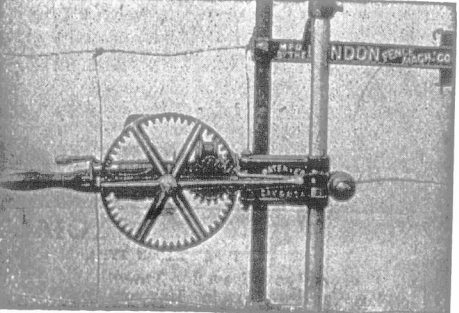

WHEN GETTING, GET THE BEST.
COTTAM, MAY 25TH, 1901.
DEAR SIRS,—Having purchased one of your LONDON FENCE MACHINES this spring, I have used it to build about 250 rods of wire fence, and consider it the best machine I have ever used or seen used for weaving wire fence. I think that any ordinary man, with 2 hours' experience, could weave from 40 to 50 rods a day easily, and I have no hesitation in recommending it to farmers who are putting up wire fence. Yours truly,
JAS. W. SHEPPARD.
Coiled Spring Wire, Steel Gates, Wire Stretchers, Reels, Pliers, Staples, etc.

THE LONDON FENCE MACHINE COMPANY, LONDON, CANADA.
PLEASE MENTION FARMER'S ADVOCATE.